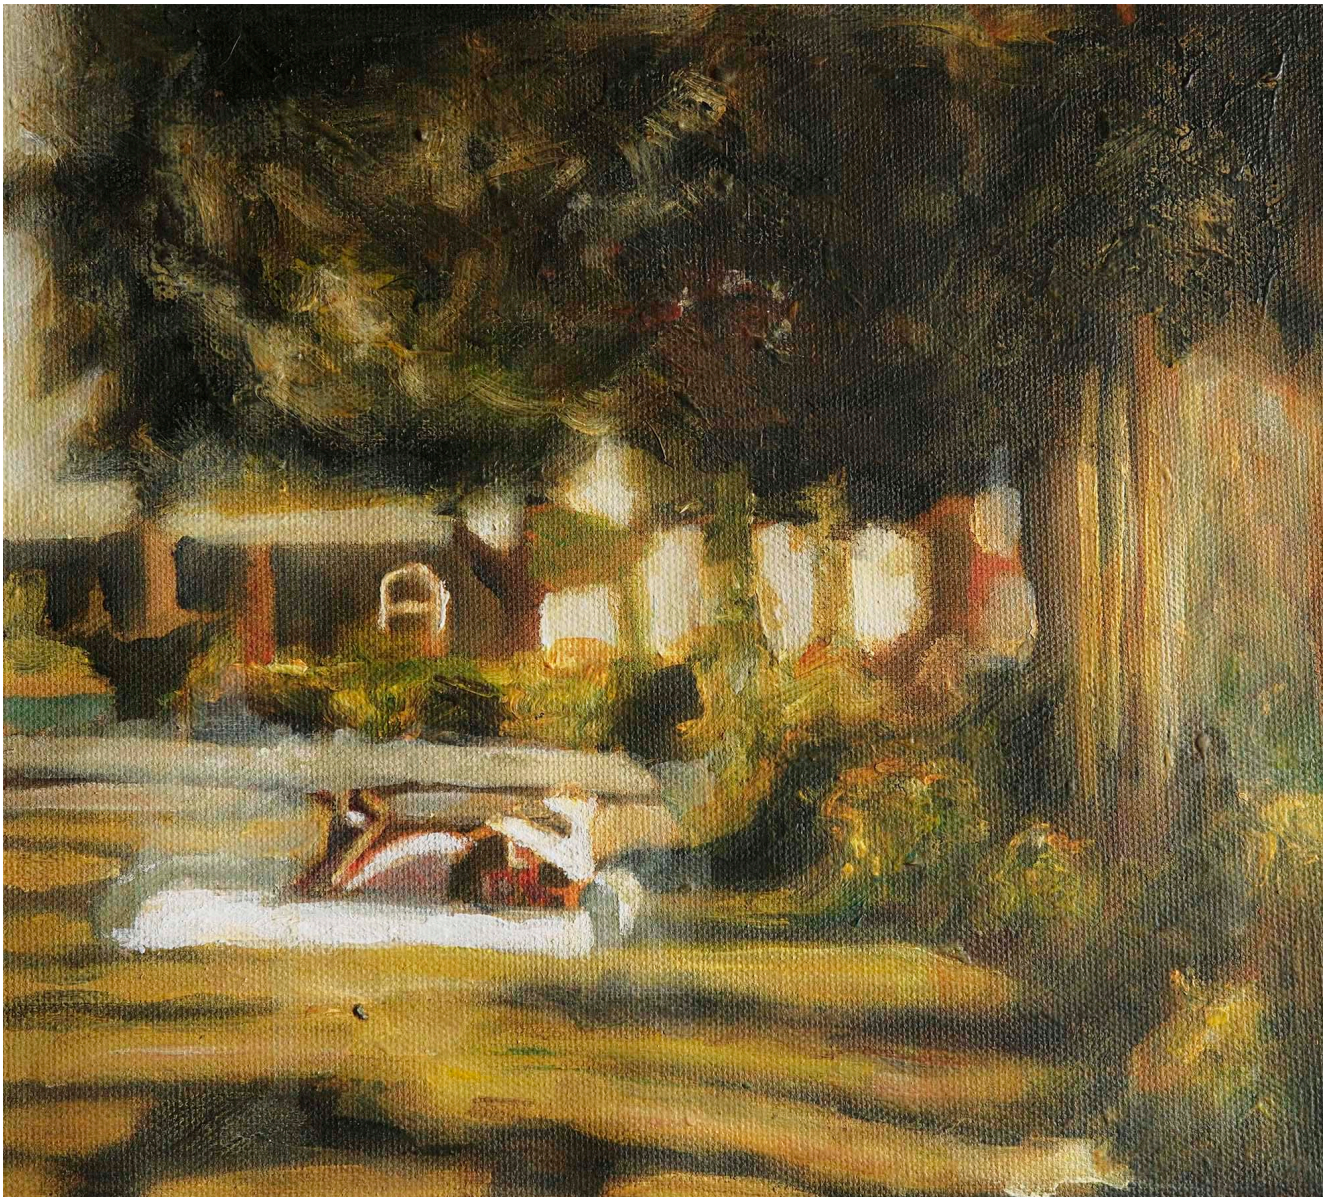

Time alone

R 1,600.00 ex. vat

Frame	None
Medium	Acrylic on unstretched canvas
Location	Gaborone, Botswana
Height	22.80 cm
Width	25.45 cm
Artist	Naledi Maifala
Year	2024