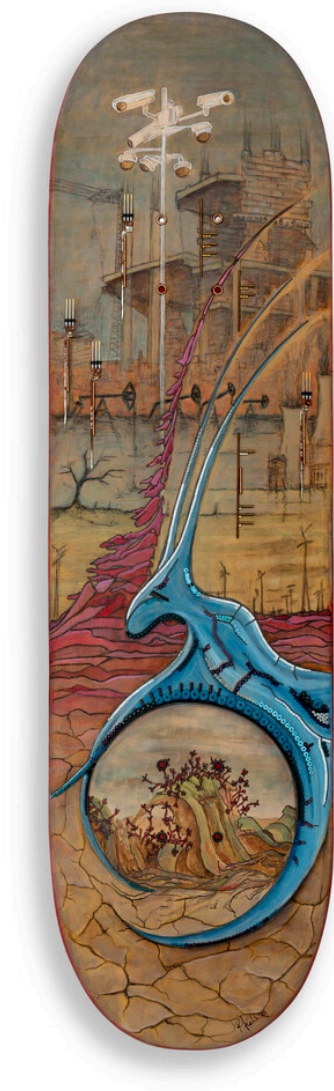

Life on earth is long

**R 12,000.00 ex.
vat**

Frame	None
Medium	Mixed media on Canadian maple
Location	Johannesburg, South Africa
Height	81.00 cm
Width	22.00 cm
Artist	Robyn Field
Year	2025