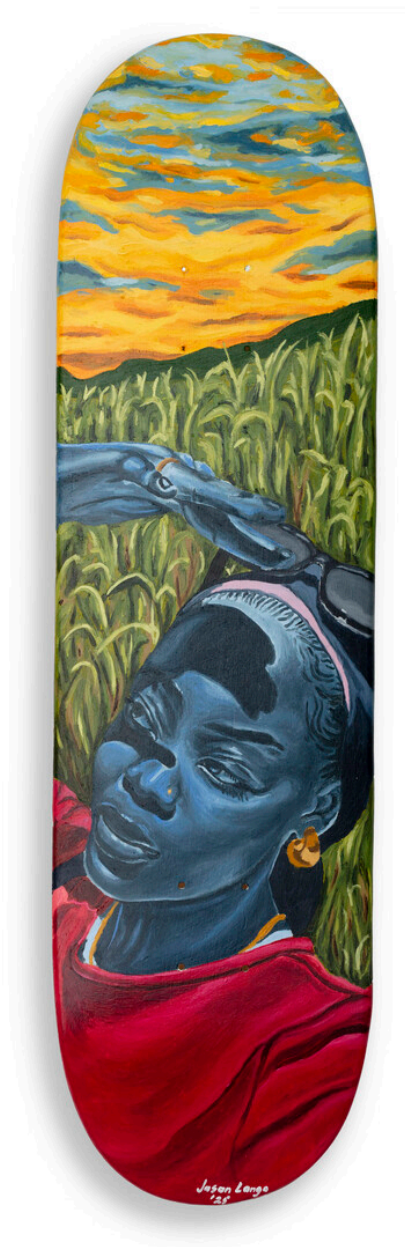

Menina de Vermelho

**R 12,000.00 ex.
vat**

Frame	None
Medium	Oil on Canadian maple
Location	Johannesburg, South Africa
Height	81.00 cm
Width	22.00 cm
Artist	Jason Langa
Year	2025