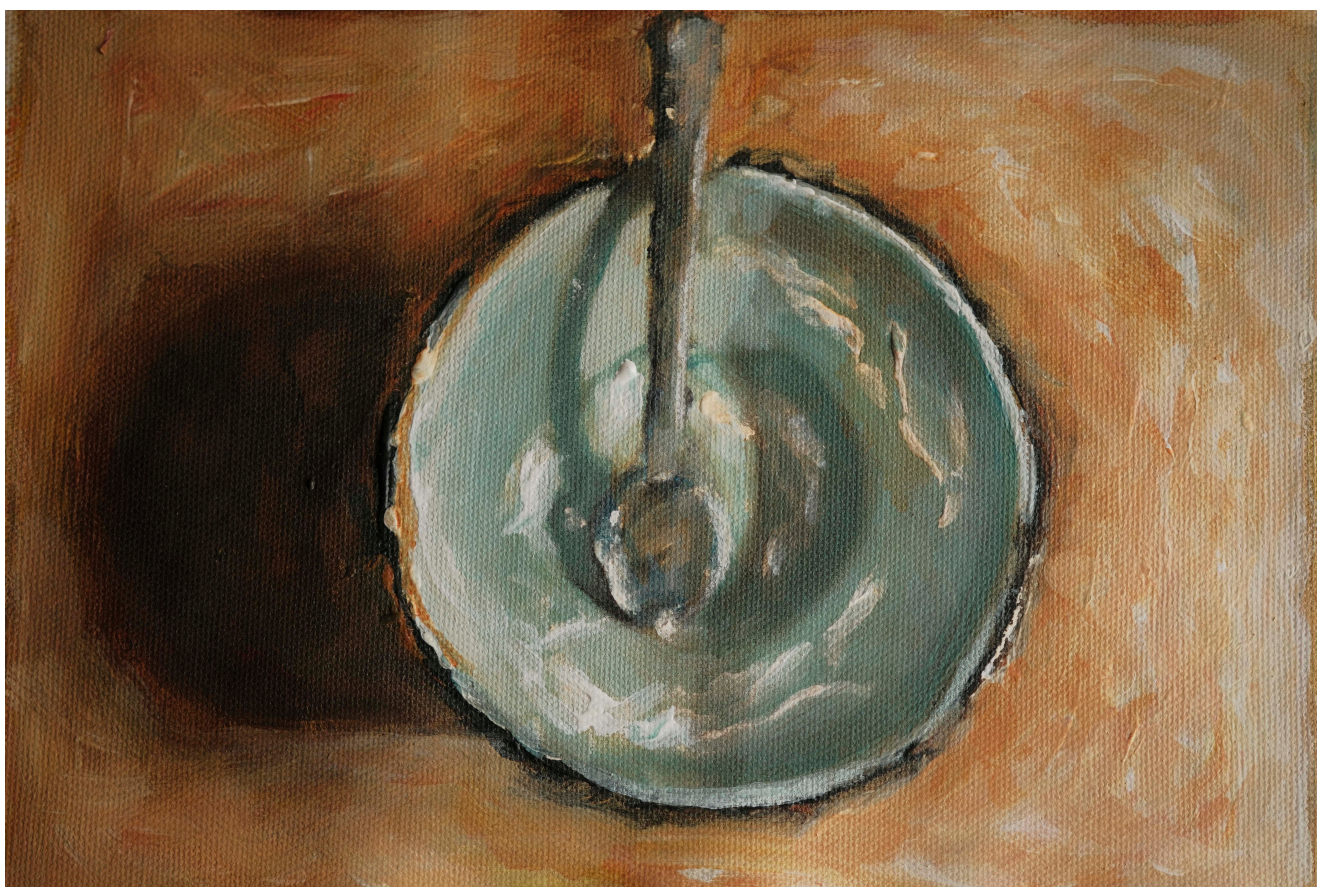

Paleche Ka Mashi

R 1,800.00 ex. vat

#stilllife#neoimpressionism#botswanaartist

Frame	None
Medium	Acrylic on Unstretched Canvas
Location	Gaborone, Botswana
Height	23.00 cm
Width	26.00 cm
Artist	Naledi Maifala
Year	2024