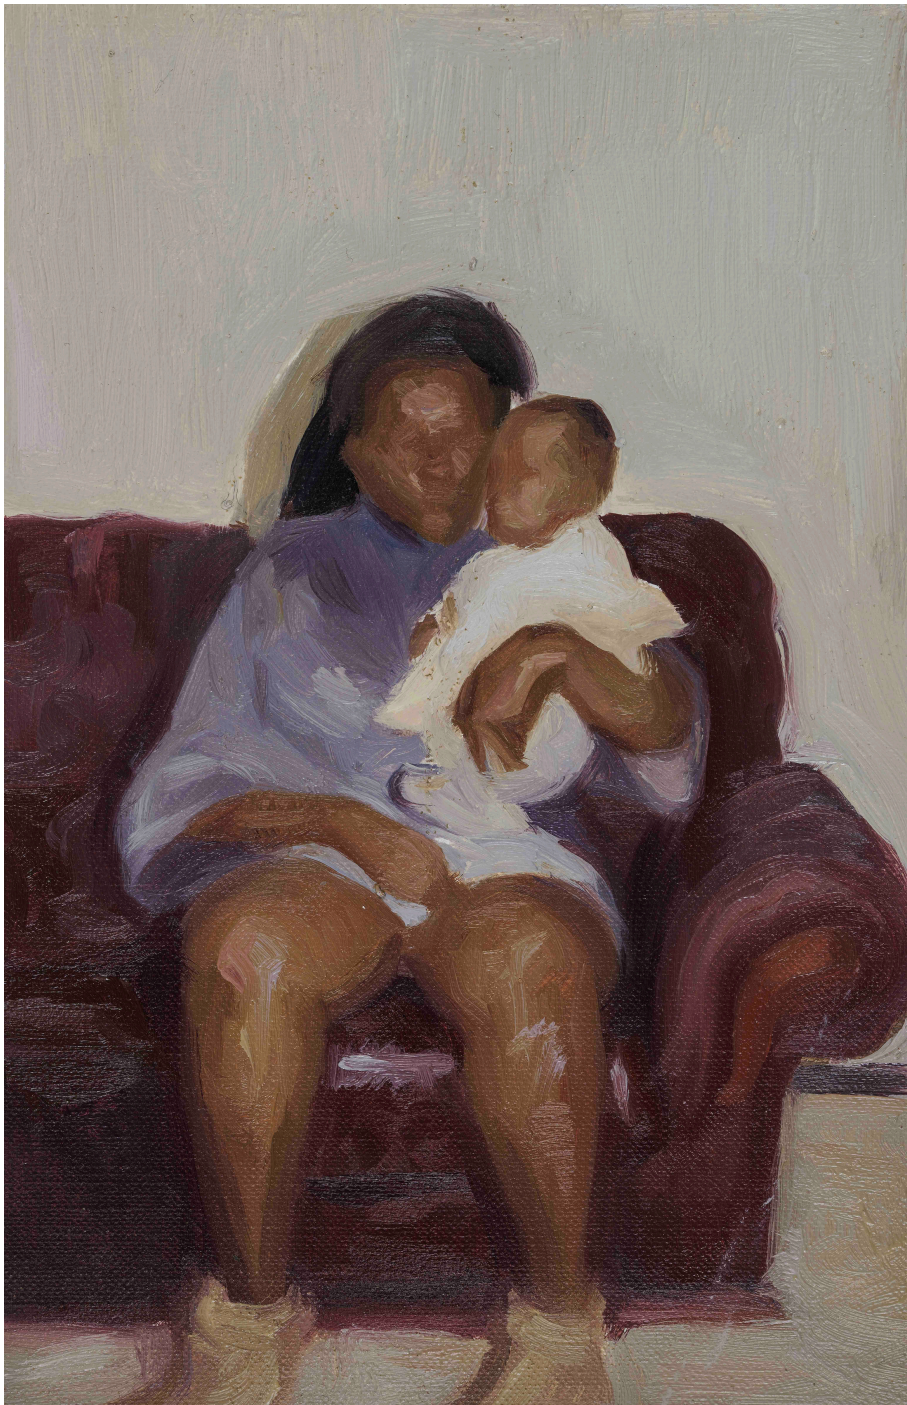

Mama le Lebo

R 6,050.00

Medium	Oil Paint on Linen
Location	Gaborone, Botswana
Height	21.00 cm
Width	15.00 cm
Artist	Katlego C.L Twala
Year	2024