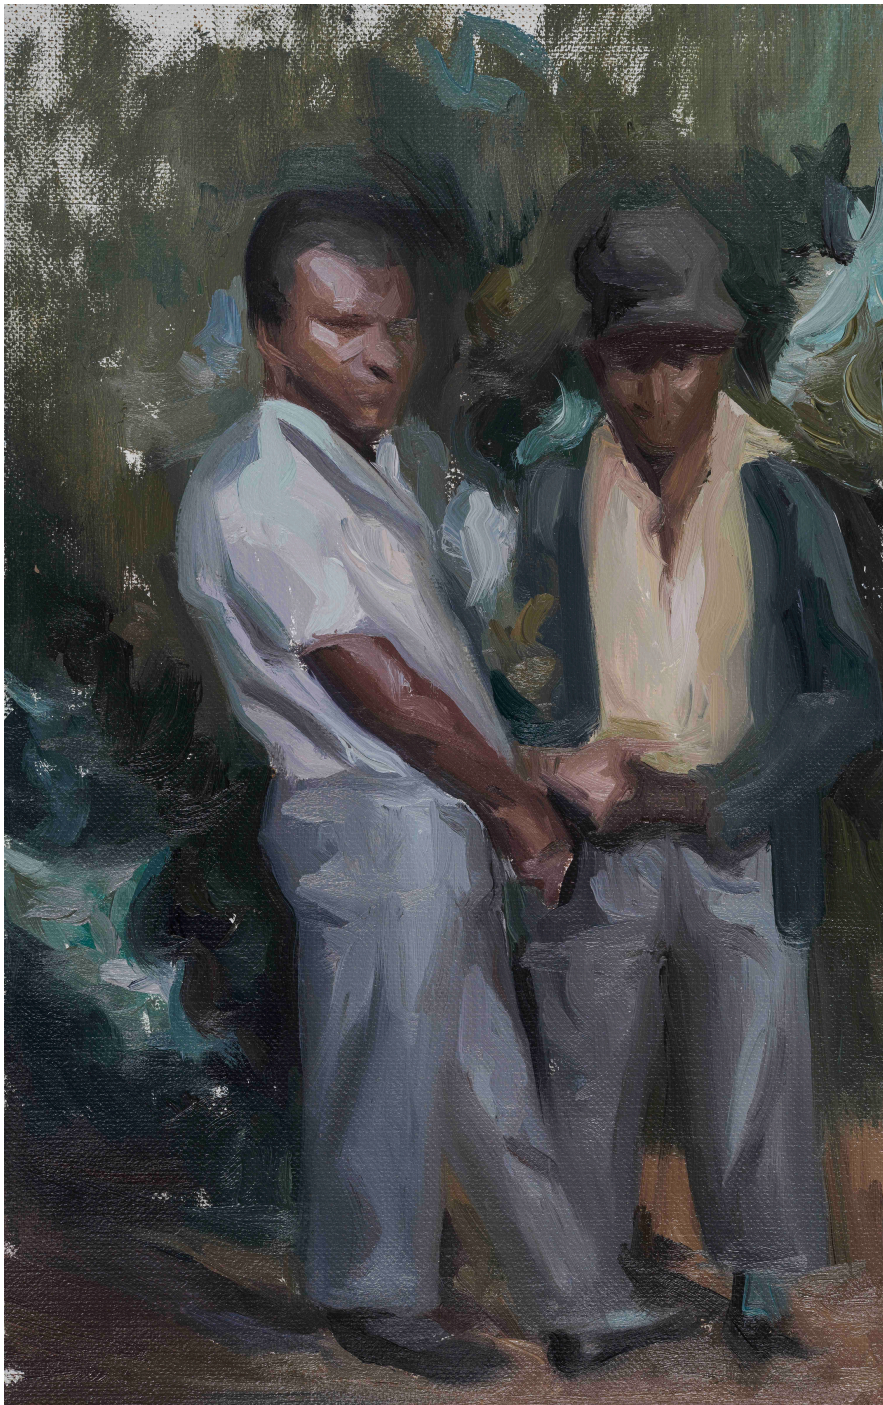

Bo Malome

R 6,150.00

Medium	Oil Paint on Linen
Location	Gaborone, Botswana
Height	24.00 cm
Width	15.00 cm
Artist	Katlego C.L Twala
Year	2024