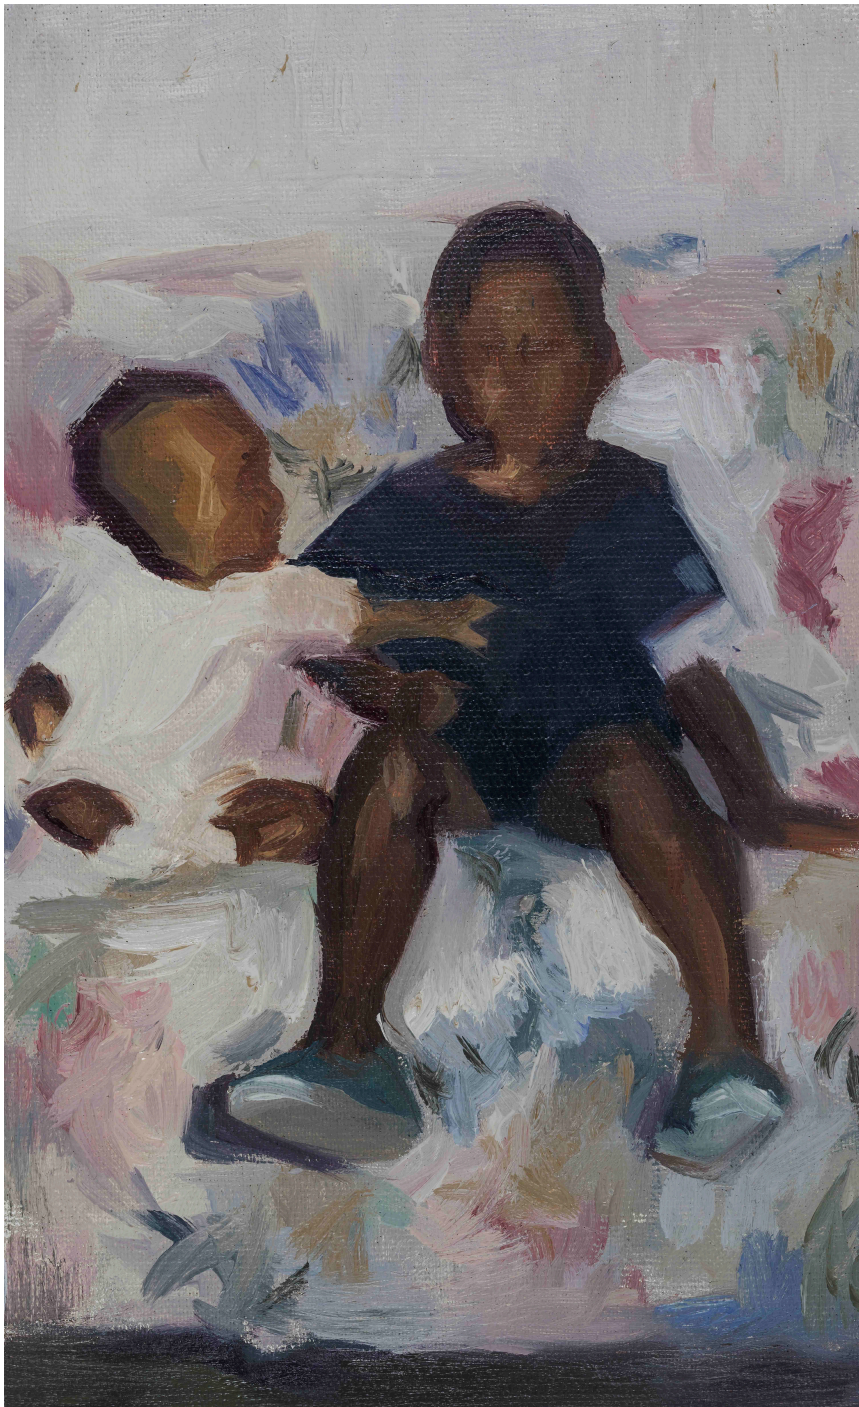

**Bo Mfana**

**R 6,050.00**

Medium	Oil Paint on Linen
Location	Gaborone, Botswana
Height	22.00 cm
Width	13.00 cm
Artist	Katlego C.L Twala
Year	2024