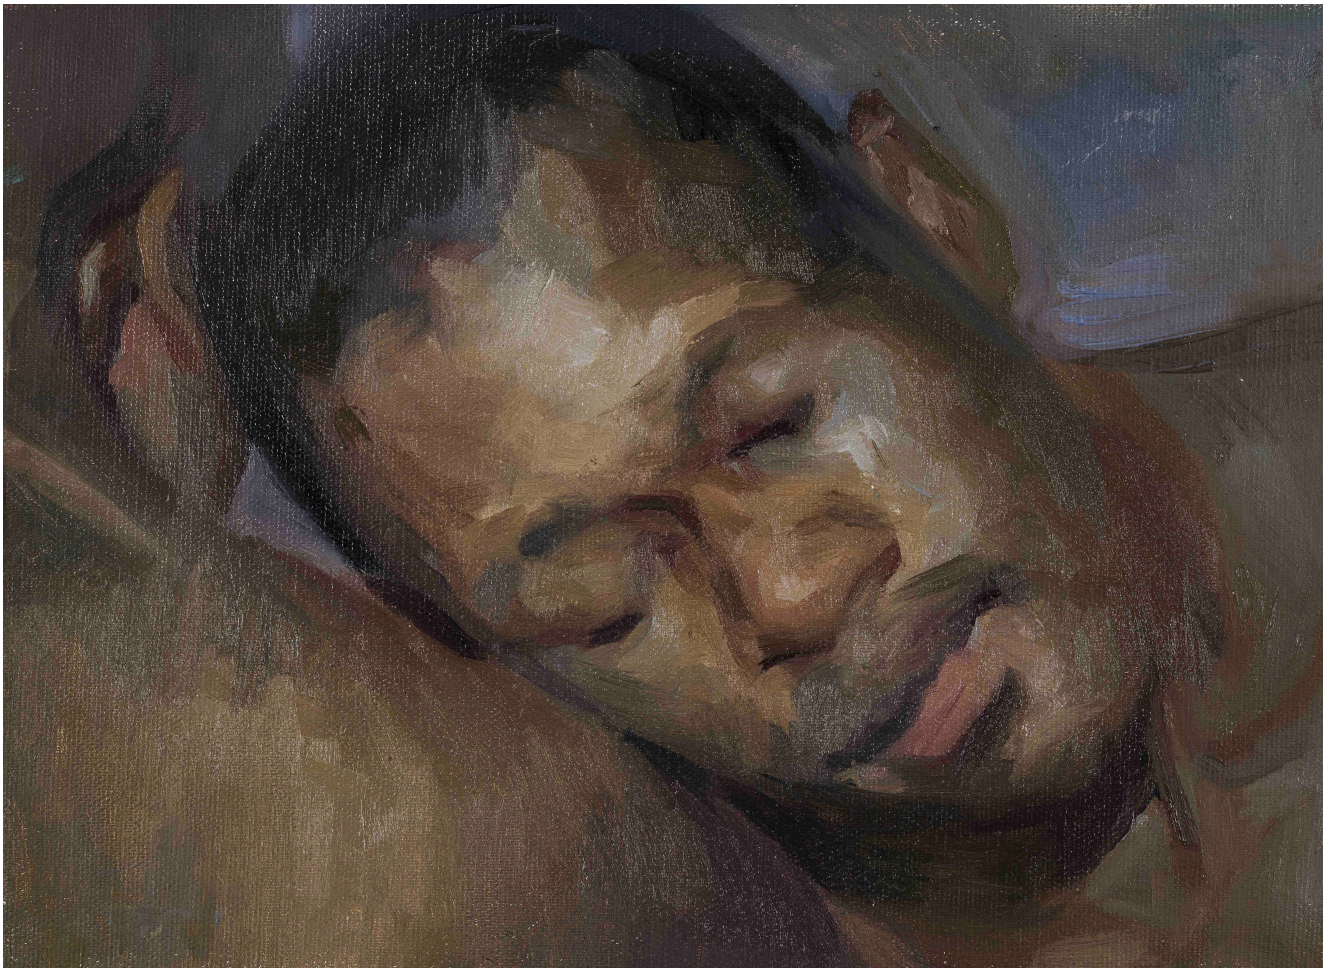

Maatla

R 7,700.00

Medium	Oil Paint on Linen
Location	Gaborone, Botswana
Height	28.00 cm
Width	19.00 cm
Artist	Katlego C.L Twala
Year	2024