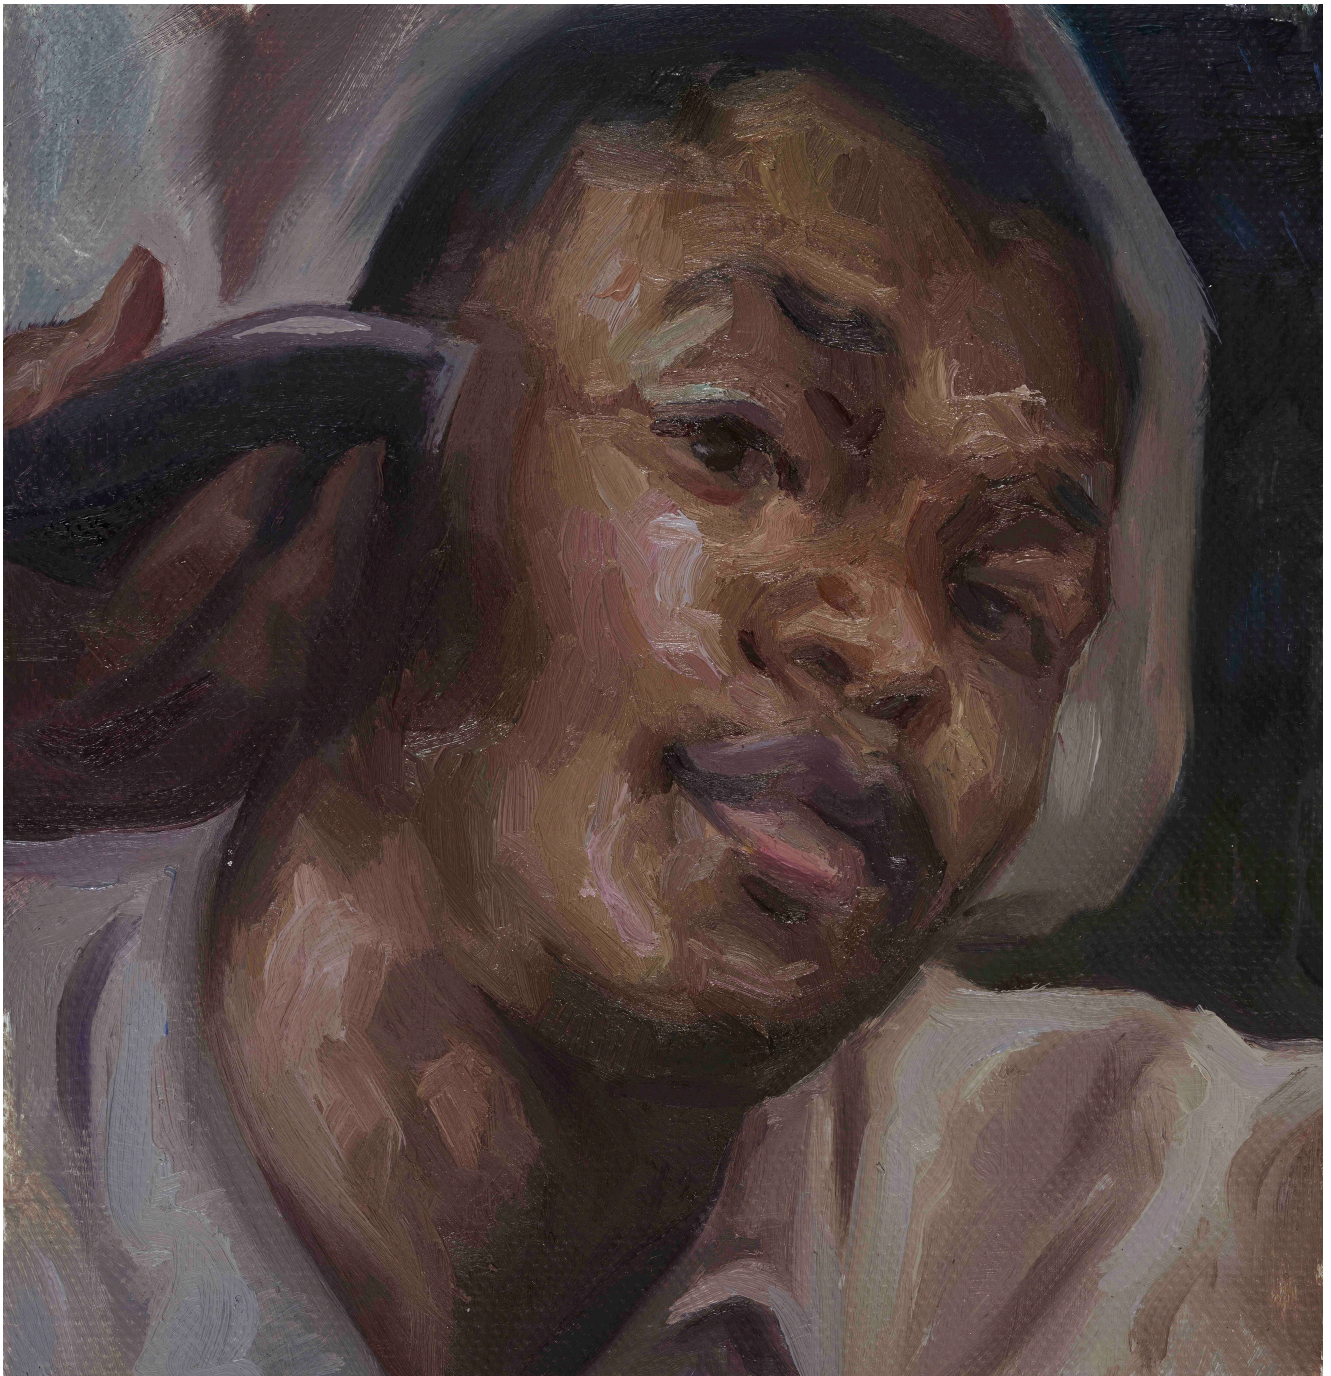

Go beola

R 7,700.00

Medium	Oil Paint on Linen
Location	Gaborone, Botswana
Height	21.00 cm
Width	20.00 cm
Artist	Katlego C.L Twala
Year	2025