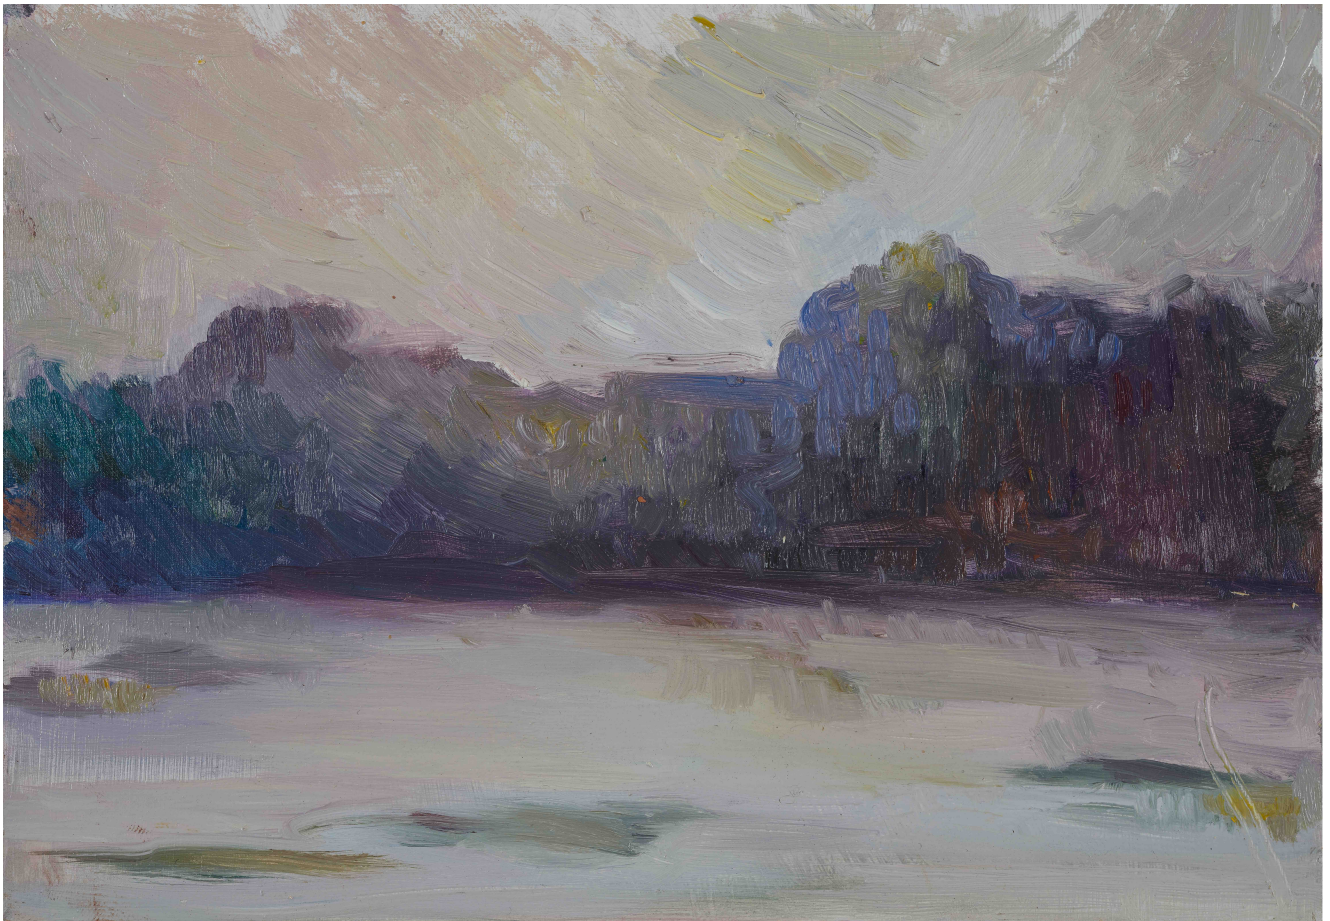

Ko Gae

R 4,400.00

Medium	Oil Paint on Wood
Location	Gaborone, Botswana
Height	15.00 cm
Width	12.00 cm
Artist	Katlego C.L Twala
Year	2025