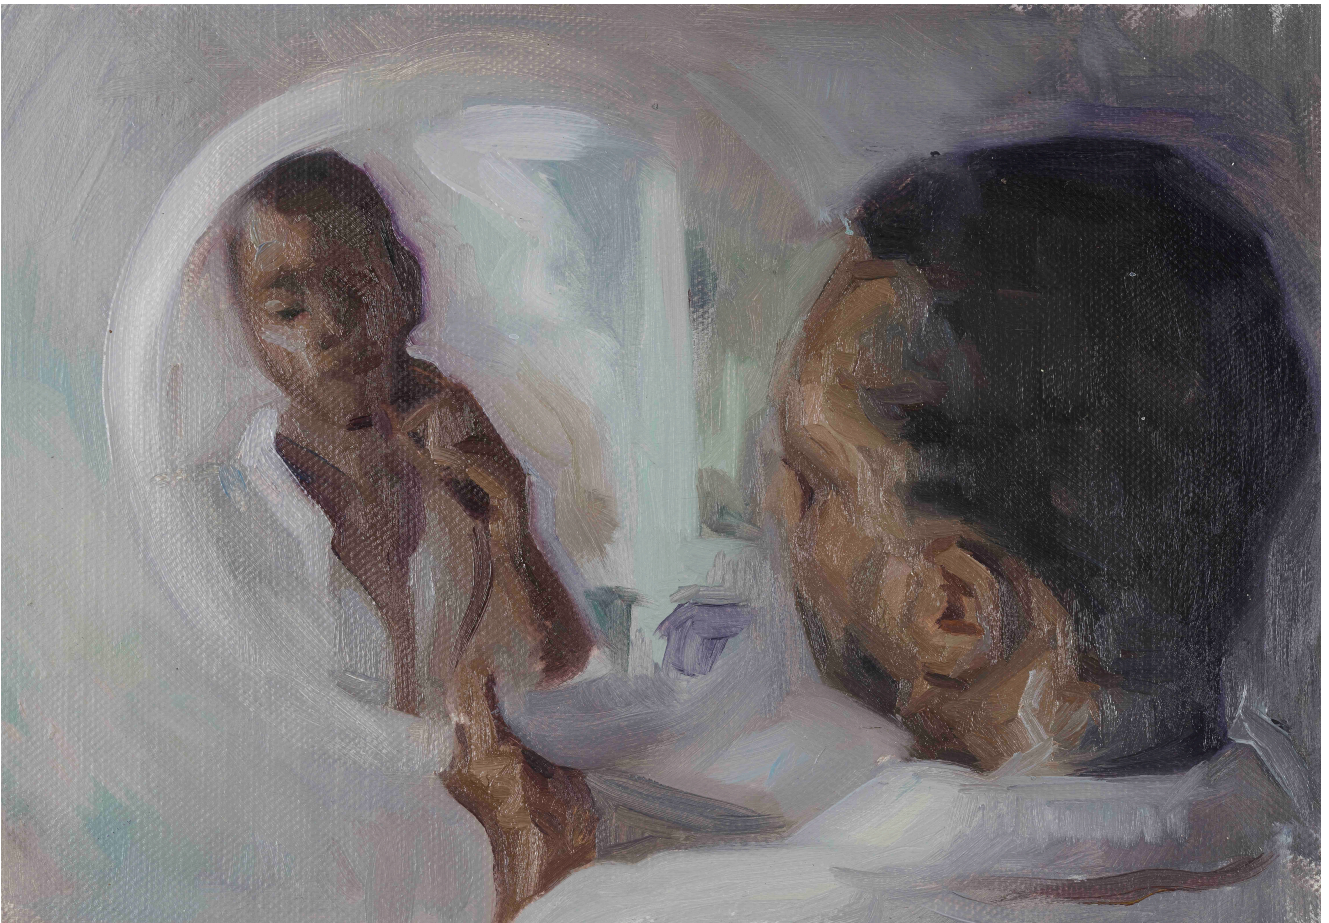

Go roula

R 9,150.00

Medium	Oil Paint on Linen
Location	Gaborone, Botswana
Height	32.00 cm
Width	22.00 cm
Artist	Katlego C.L Twala
Year	2025