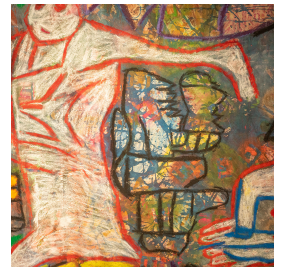

Play Fortress

R 70,000.00

Medium	Mixed Media on Canvas
Location	Cape Town, South Africa
Height	218.00 cm
Width	278.00 cm
Artist	Oupa Sibeko
Year	2025