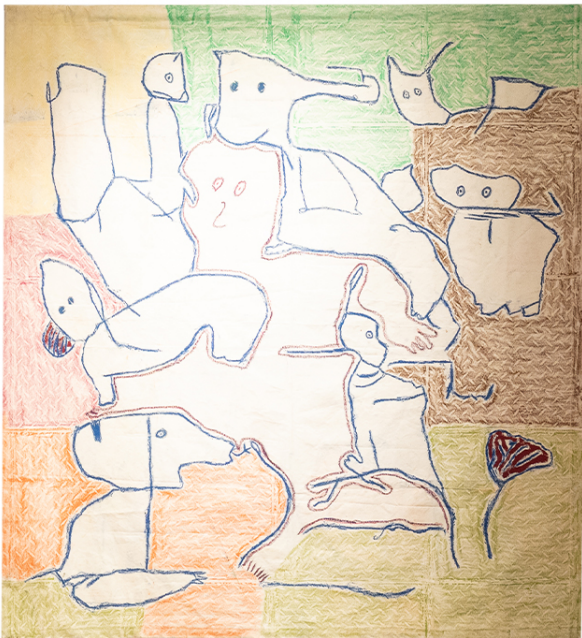

## Pothole Report

R 40,000.00

Medium	Pastel on Canvas
Location	Cape Town, South Africa
Height	197.00 cm
Width	177.00 cm
Artist	Oupa Sibeko
Year	2025