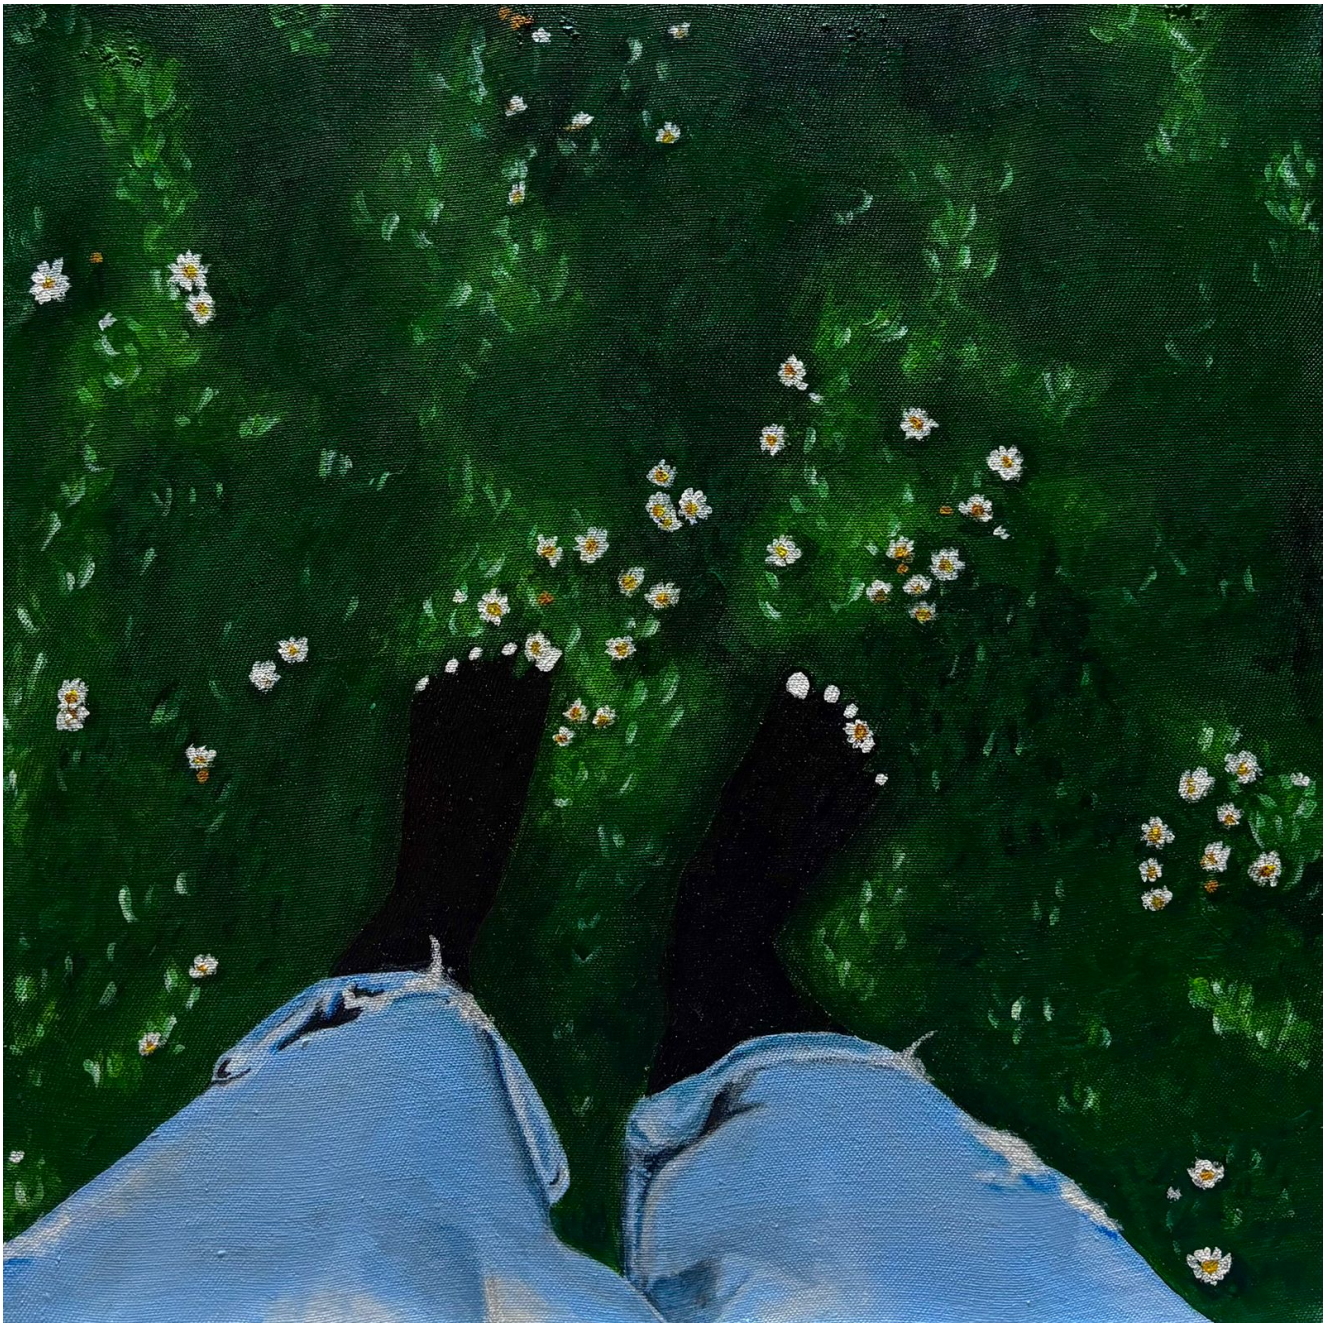

**Touch Some Grass**

**R 5,500.00**

Frame	None
Medium	Acrylic on Canvas
Location	Johannesburg, South Africa
Height	30.00 cm
Width	30.00 cm
Artist	Itumeleng Mtshali
Year	2025