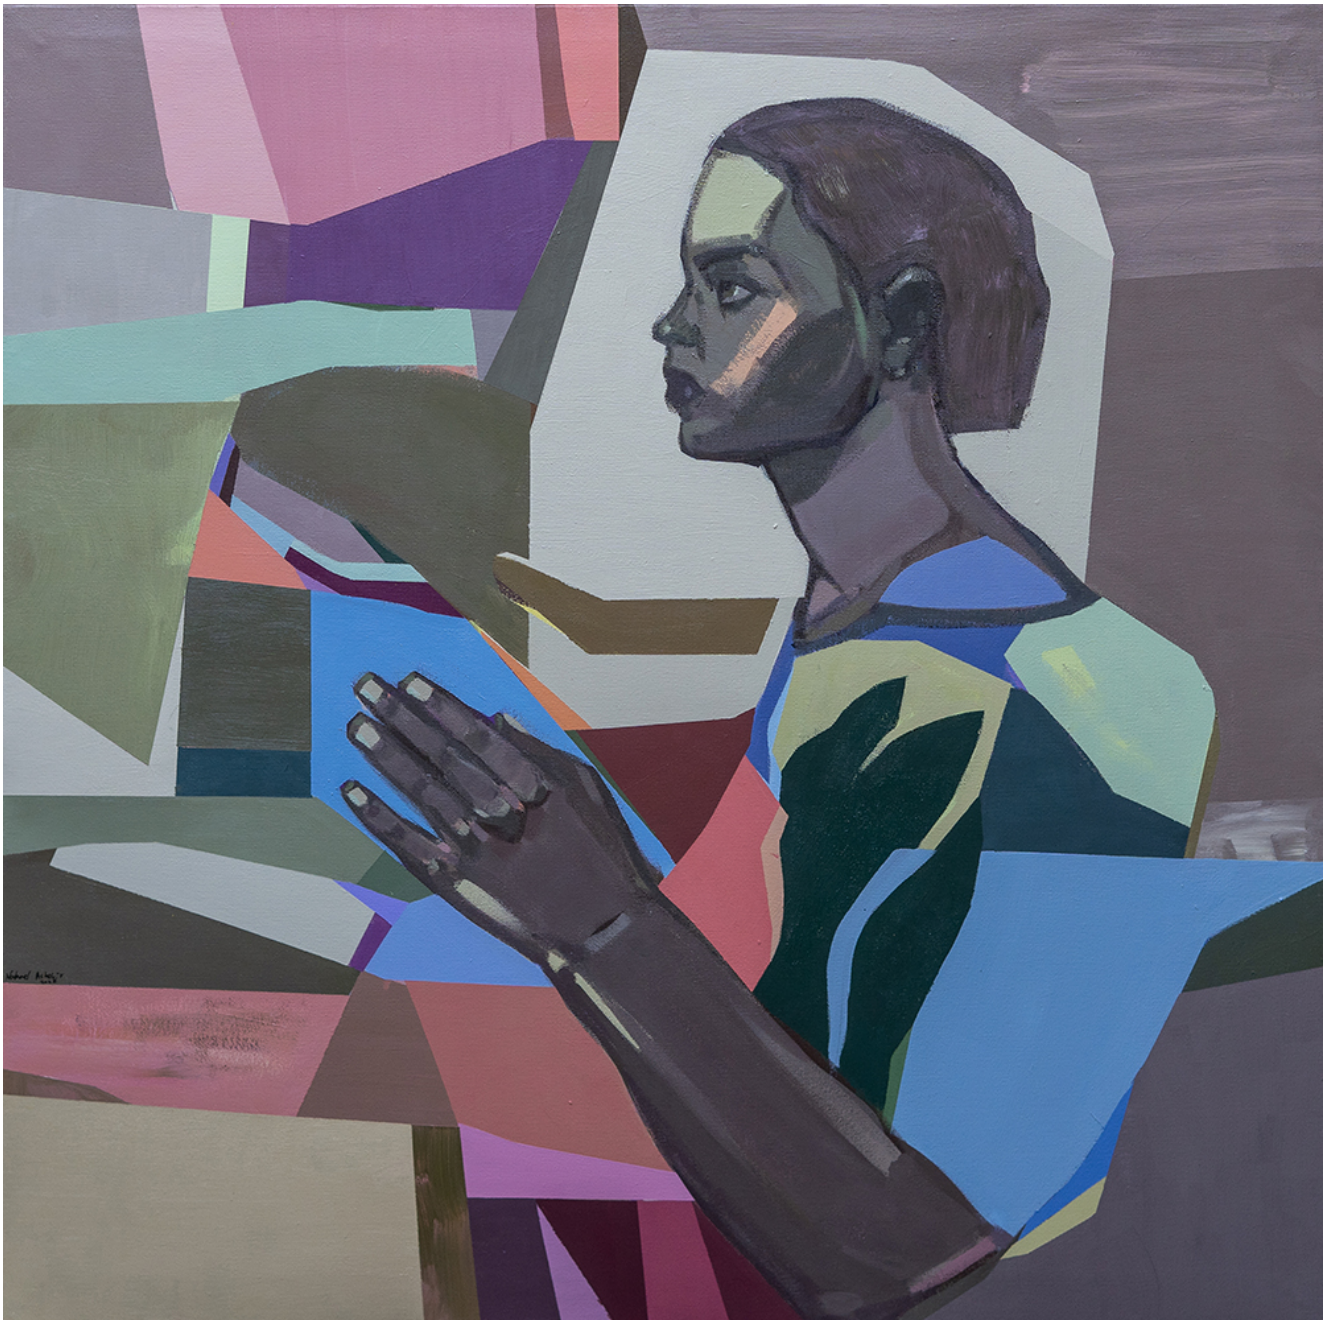

Layer of Life 62

R 44,847.40

Medium	Acrylic on Canvas
Location	Addis Ababa, Ethiopia
Height	80.00 cm
Width	80.00 cm
Artist	Natnael Ashebir
Year	2022