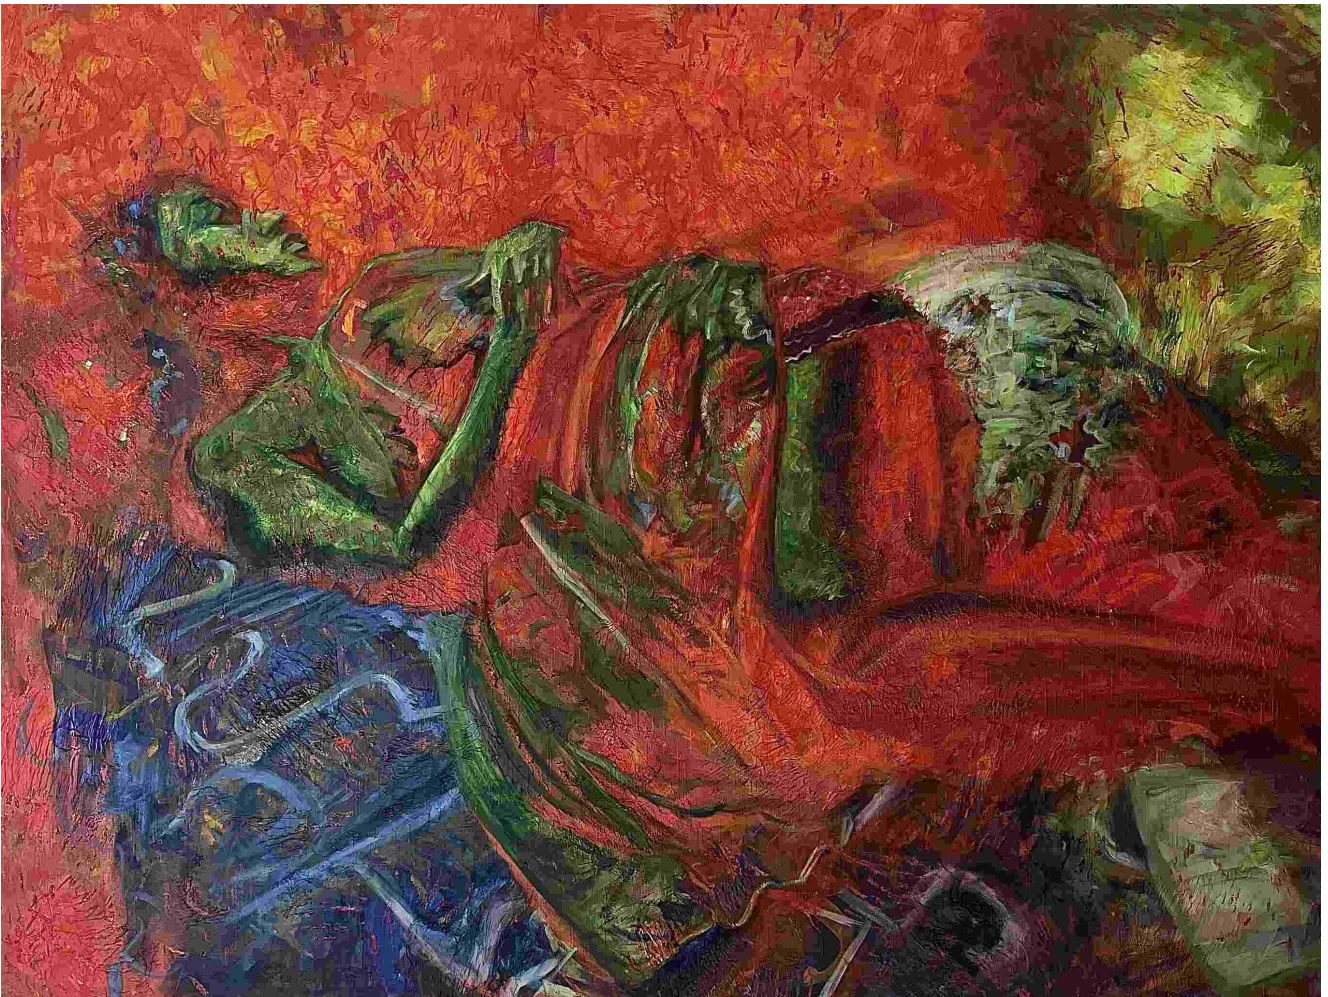

Lucid

R 36,000.00

“Lucid” portrays the artist lying in bed with her gaze turned upward, suspended between wakefulness and dream, capturing the fragile space where imagination meets reality. Unlike Daydreaming, which invites quiet exchange, Lucid feels introspective and distant; its vibrant hues of blue, green, and magenta layered with textured oil pastel evoke an electric stillness, exploring self-awareness and the fleeting clarity of lucid dreaming.

Frame	None
Medium	Oil and pastel on textured paper
Location	Lagos, Nigeria
Height	91.00 cm
Width	122.00 cm
Artist	Stella Ekpe Samuel
Year	2024