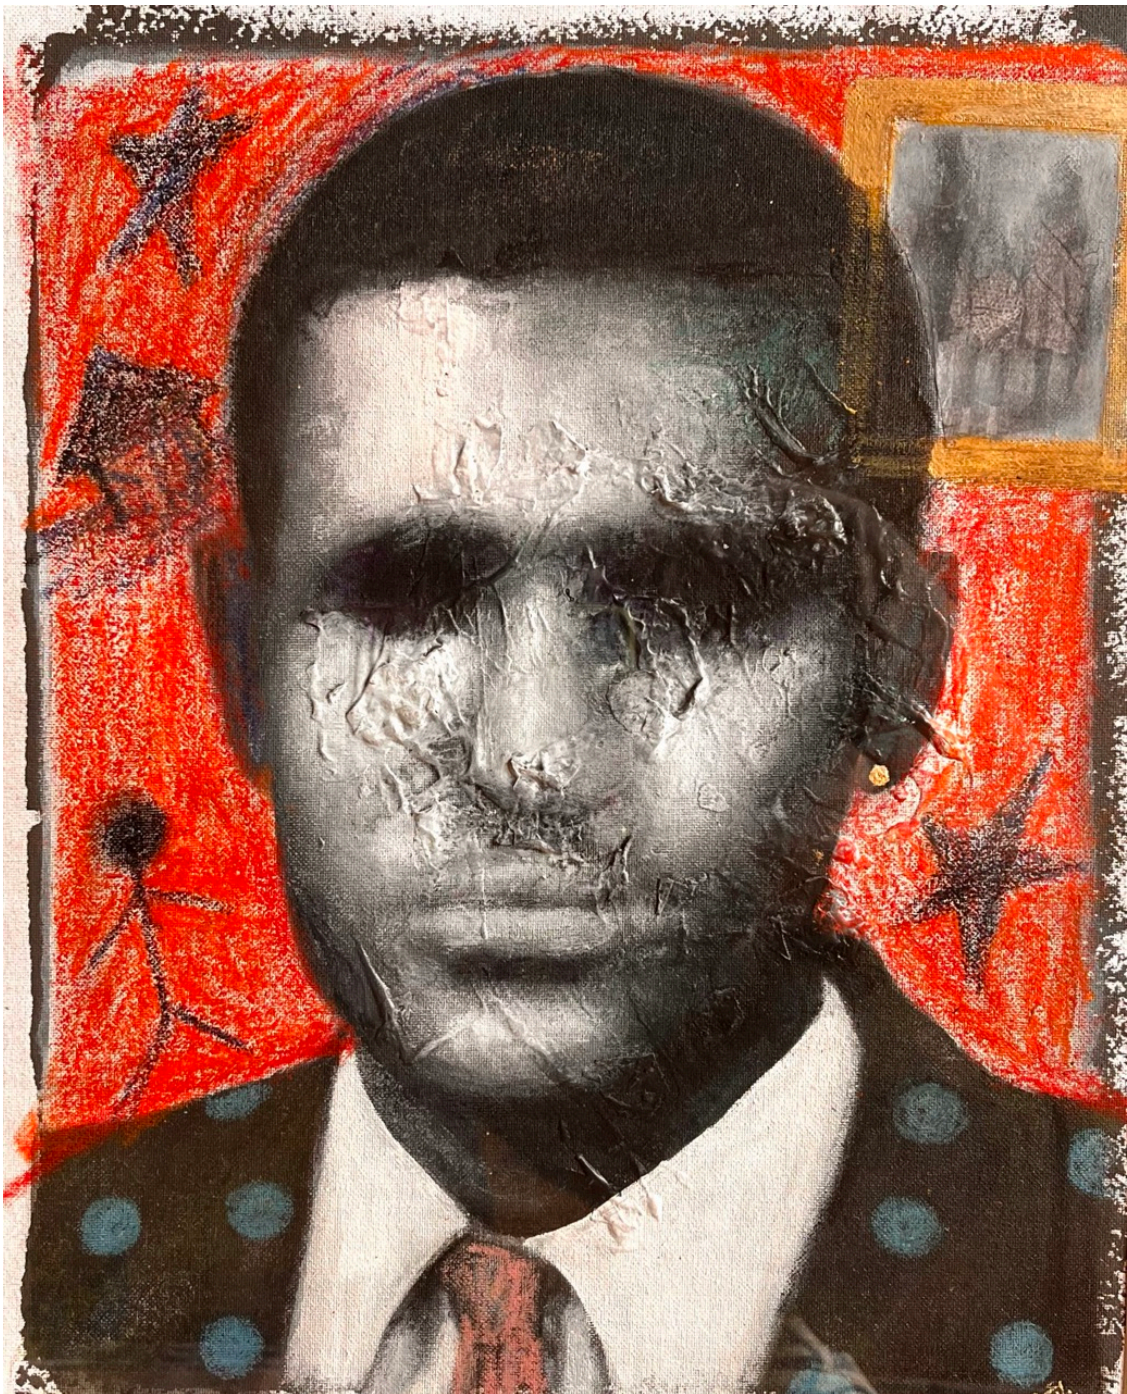

Besha!

R 12,941.00

Frame	None
Medium	Acrylic and wax crayons on canvas
Location	Nairobi, Kenya
Height	40.00 cm
Width	35.00 cm
Artist	Waleed Mohammed
Year	2025