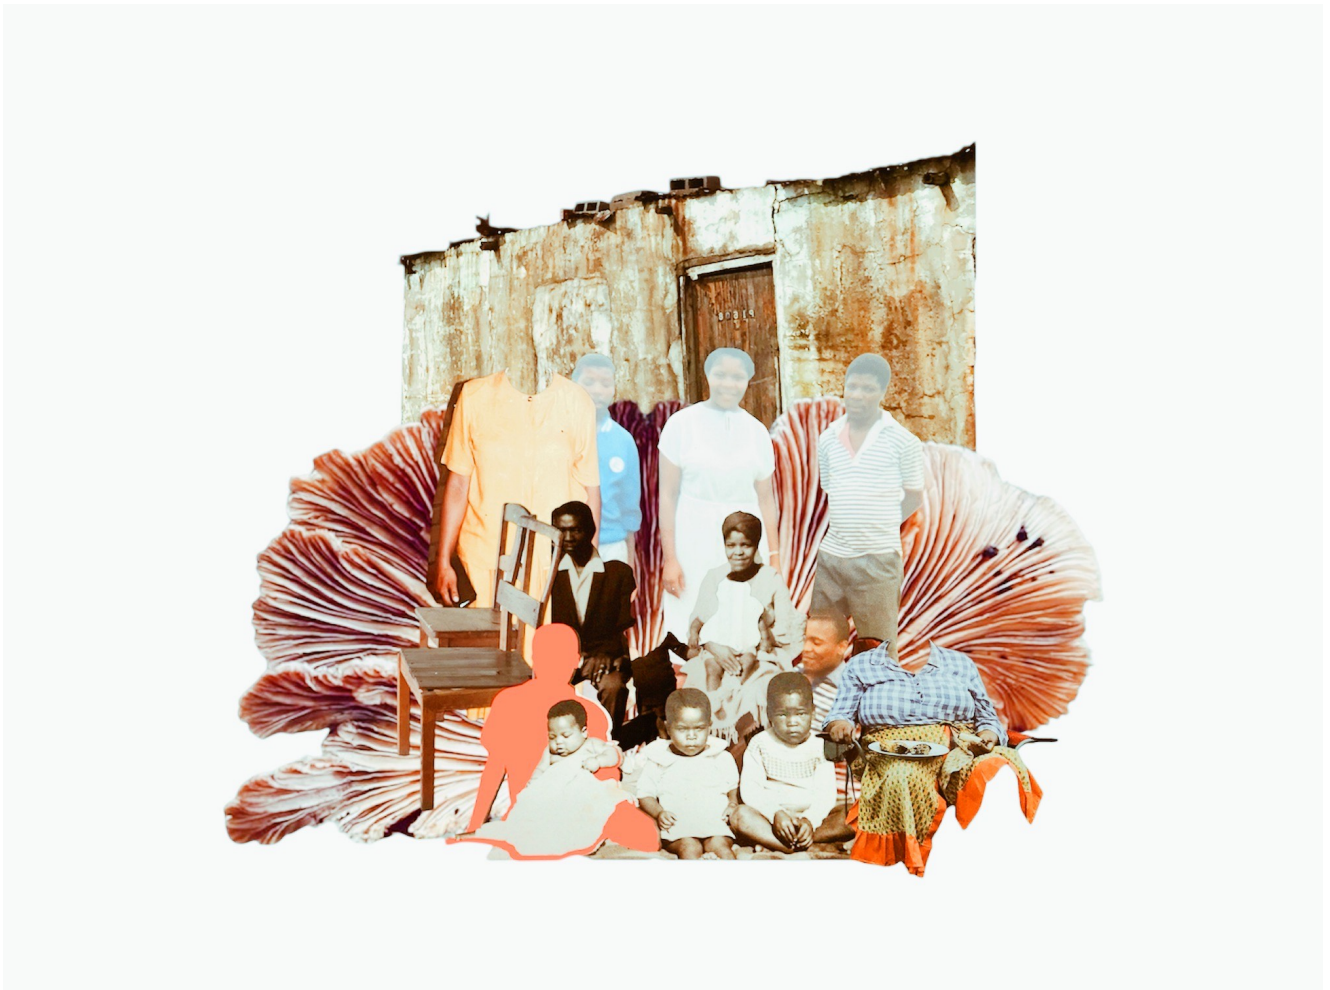

Kwa Shandu

R 5,500.00

a collage of family portraits of the members of my maternal family.

Frame	None
Edition Size	5
Medium	Photography Print
Location	Johannesburg, South Africa
Height	42.00 cm
Width	59.40 cm
Artist	Silindokuhle Shandu
Year	2025