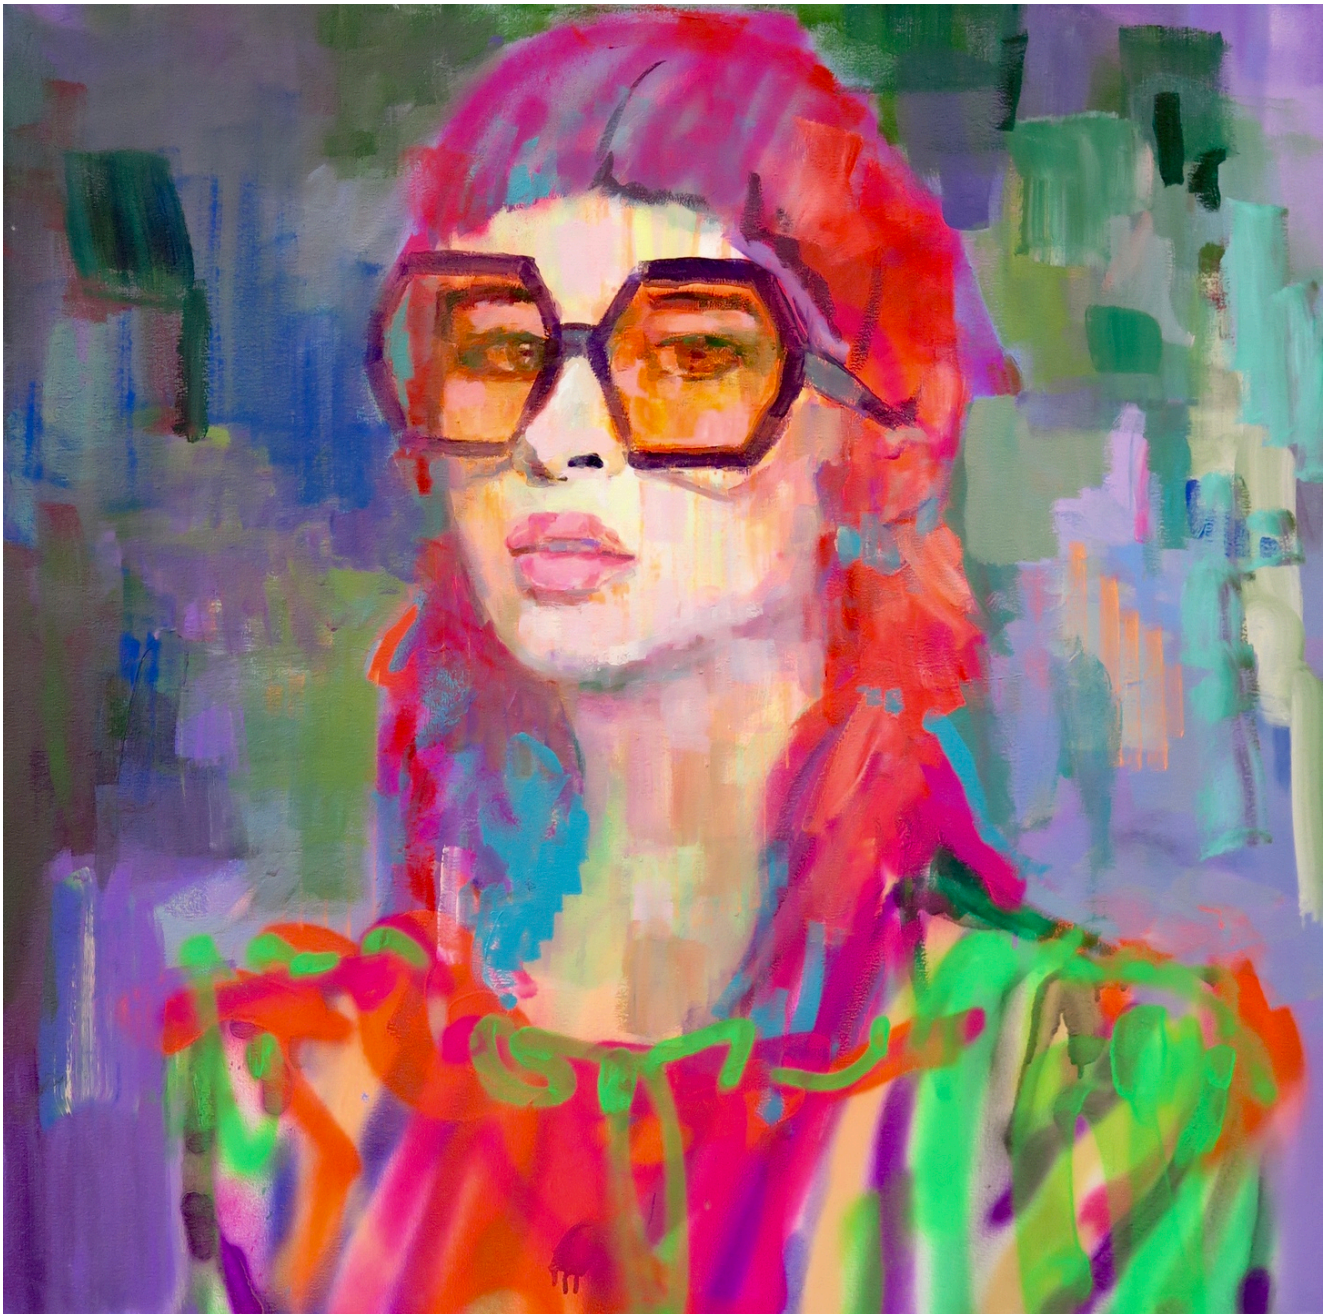

PORTRA

R 85,217.39

Frame	None
Medium	Acrylic, Aerosol Spray and Marker on Canvas
Location	Cape Town, South Africa
Height	100.00 cm
Width	100.00 cm
Artist	Kilmany-Jo Liversage
Year	2025