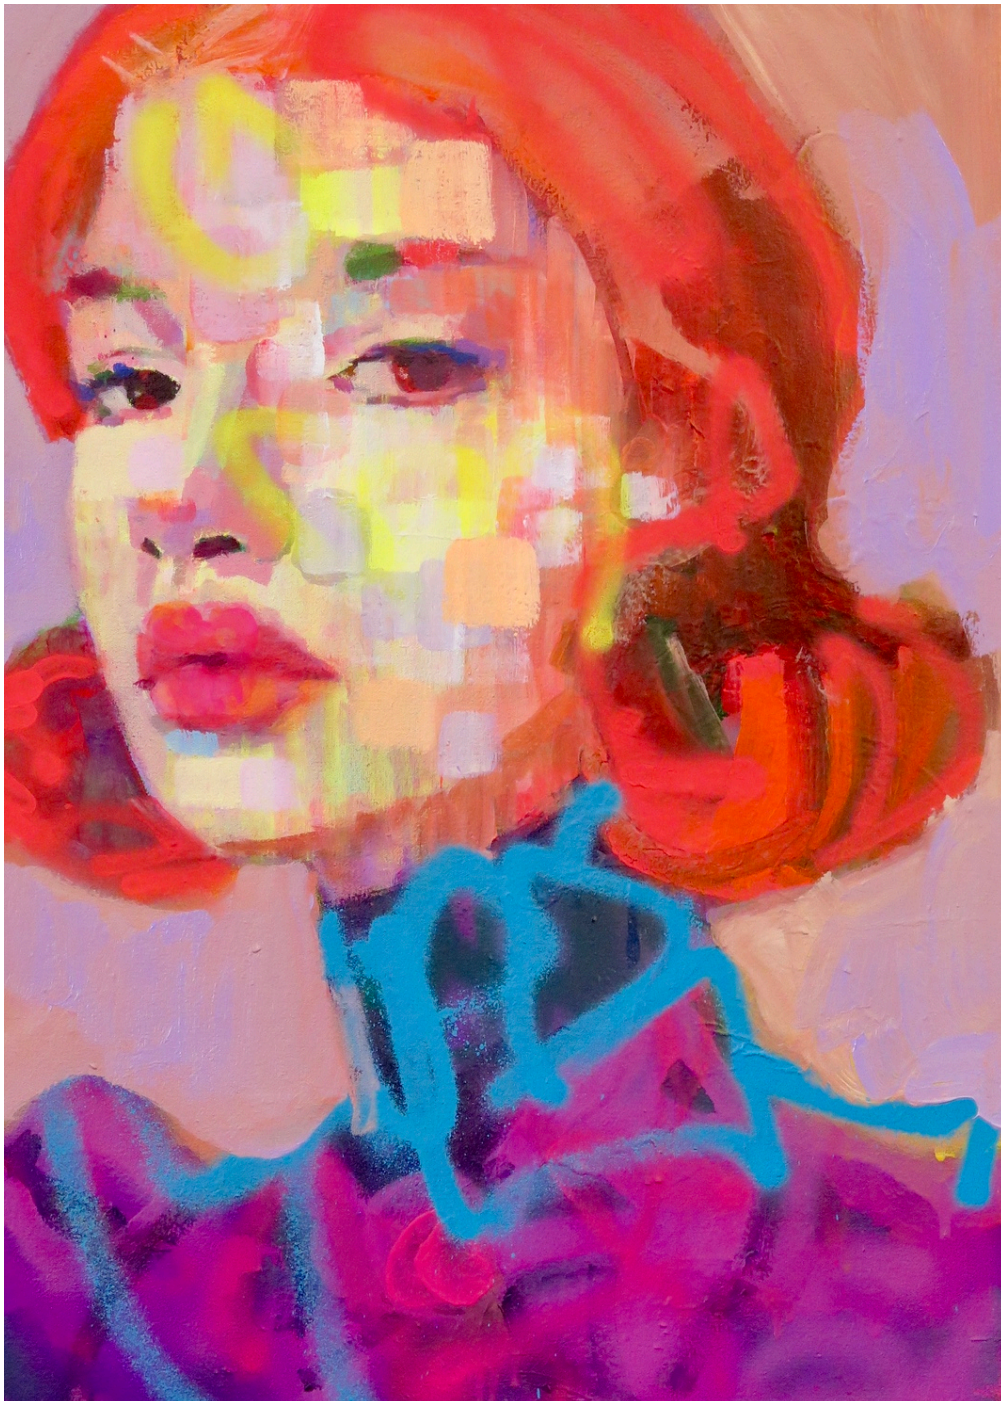

**TAIVIAE**

**R 43,043.48**

Frame	None
Medium	Acrylic, Aerosol Spray and Marker on Canvas
Location	Cape Town, South Africa
Height	70.00 cm
Width	50.00 cm
Artist	Kilmany-Jo Liversage
Year	2025