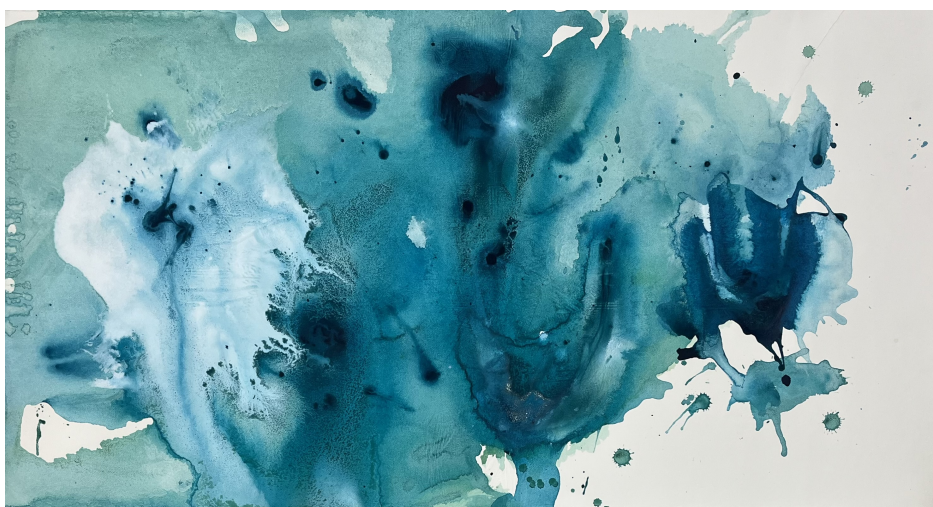

Beneath

R 10,330.00

Kyra Papé Holz, Beneath, Hand printed monotype, relief embossing and hand painting, 37.5 x 70cm, 2025, Framed

Frame	White box frame floated on white mount board
Medium	Hand Printed Monotype, Relief Embossing and Hand Painting
Location	Johannesburg, South Africa
Height	37.50 cm
Width	70.00 cm
Artist	Kyra Papé
Year	2025