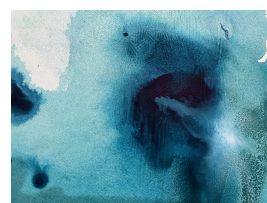

Beneath

R 10,330.00

Kyra Papé Holz, Beneath, Hand printed monotype, relief embossing and hand painting, 37.5 x 70cm, 2025, Framed

Frame	White box frame floated on white mount board
Medium	Hand Printed Monotype, Relief Embossing and Hand Painting
Location	Johannesburg, South Africa
Height	37.50 cm
Width	70.00 cm
Artist	Kyra Papé
Year	2025