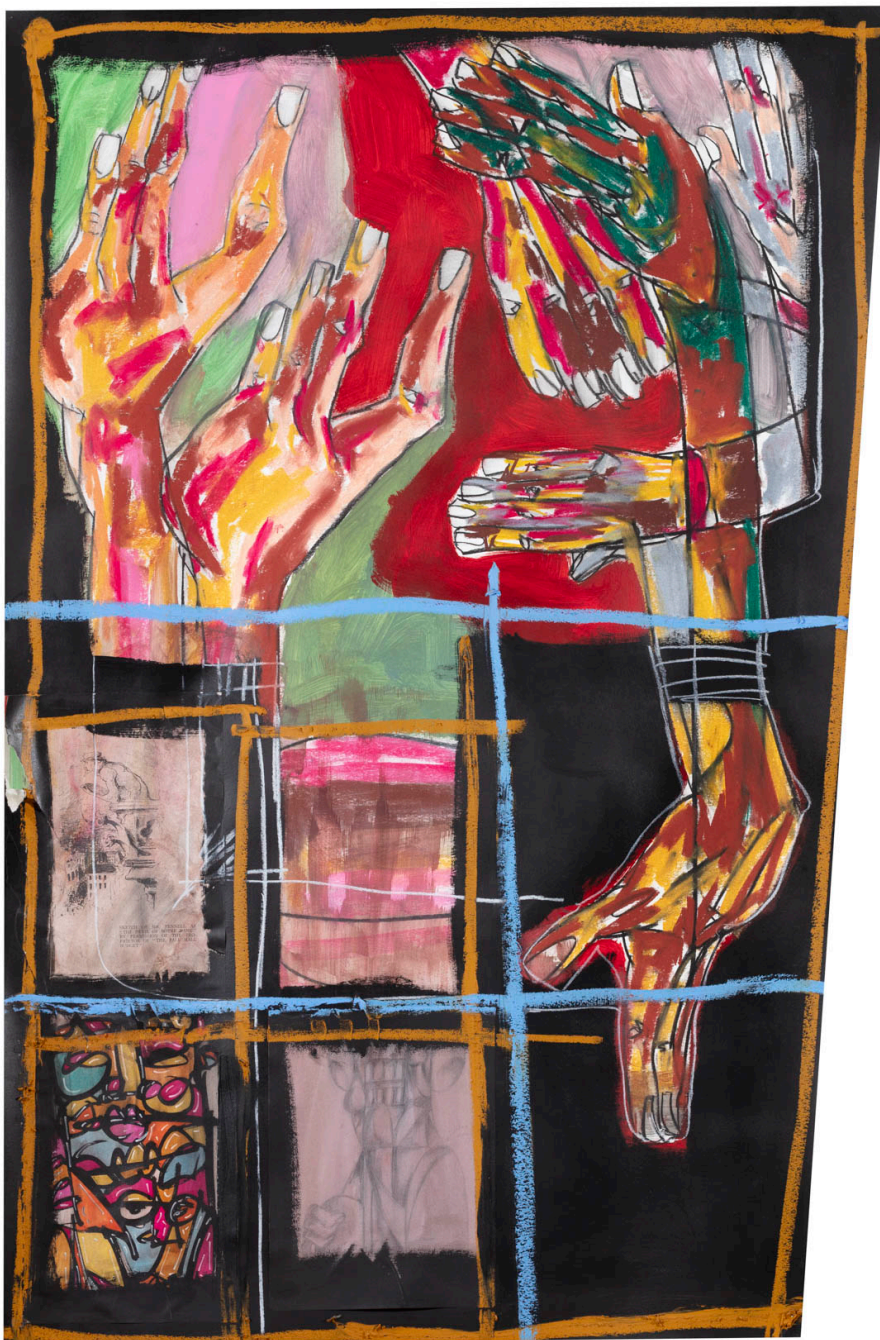

Hands (Heaven)

R 71,500.00

Frame	Framed with a black frame.
Medium	Chalk Pastel, Charcoal, Oil Stick, Collage & Acrylic Paint on Watercolor Paper
Location	Johannesburg, South Africa
Height	125.00 cm
Width	83.00 cm
Artist	Samurai Farai
Year	2025