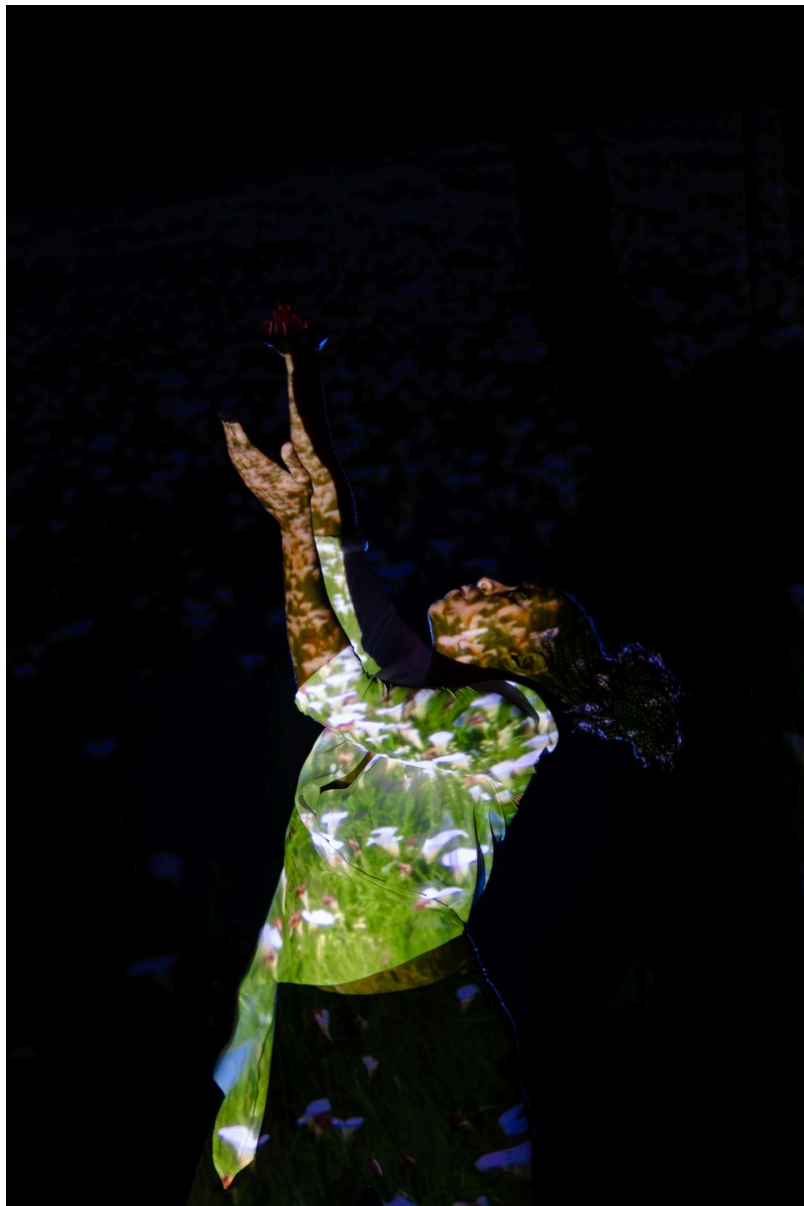

**Prayer against the plough 2**

**R 3,826.00**

Medium	Digital Print on Hahnemühle Photographed
Location	Cape Town, South Africa
Height	42.00 cm
Width	29.50 cm
Artist	Turning Into Flowers
Year	2025
Subject	Performing Arts