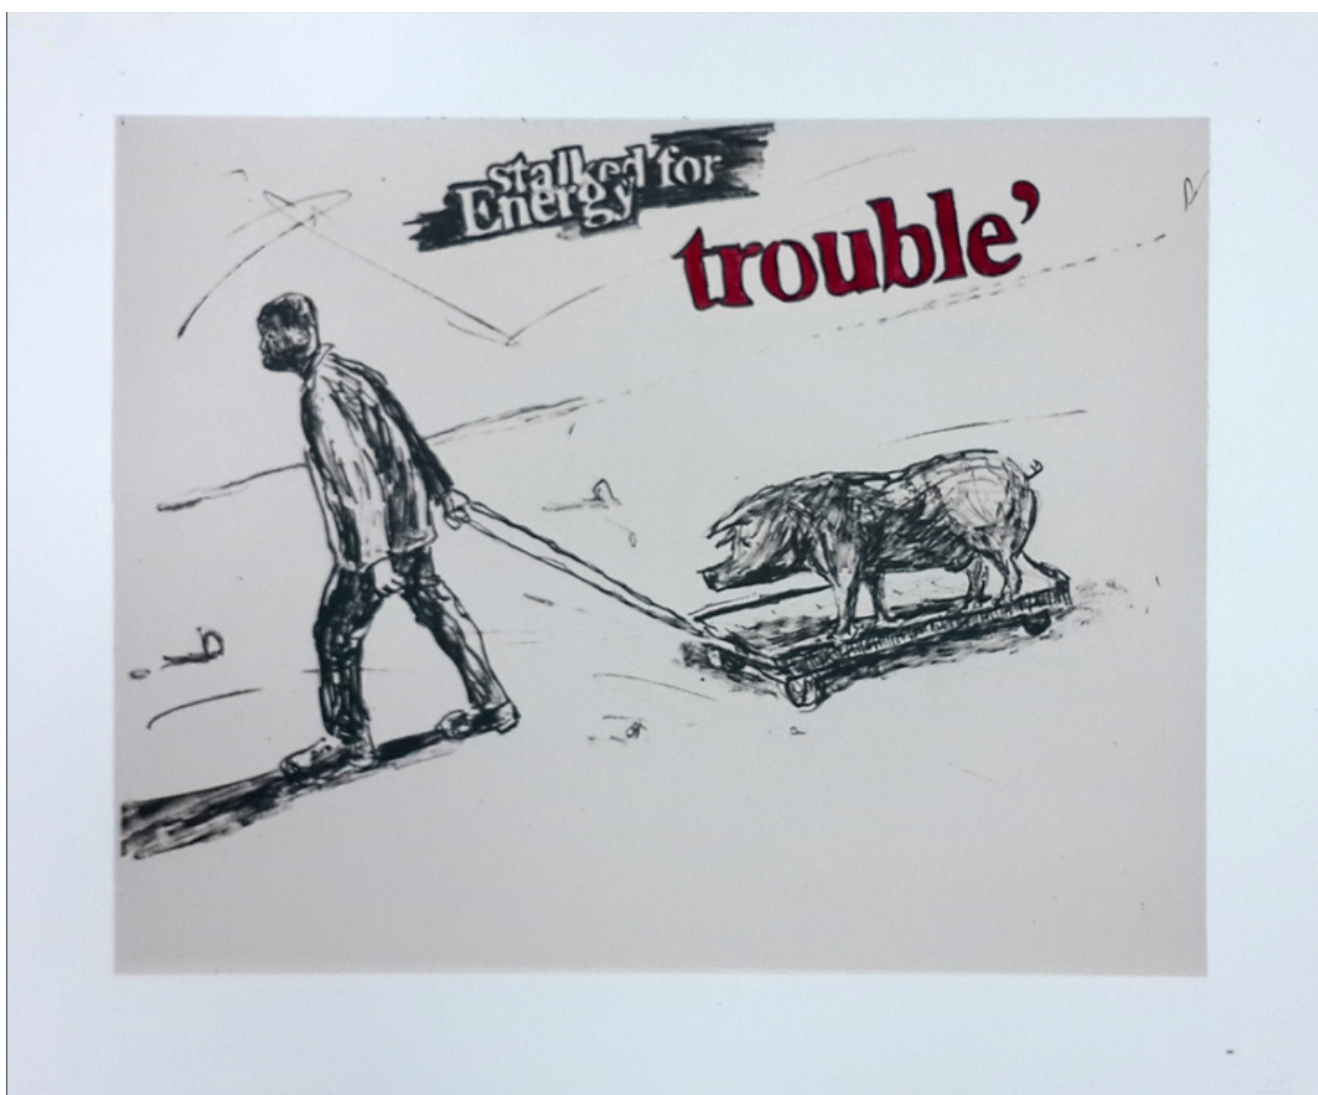

Colbert Mashile

Trouble