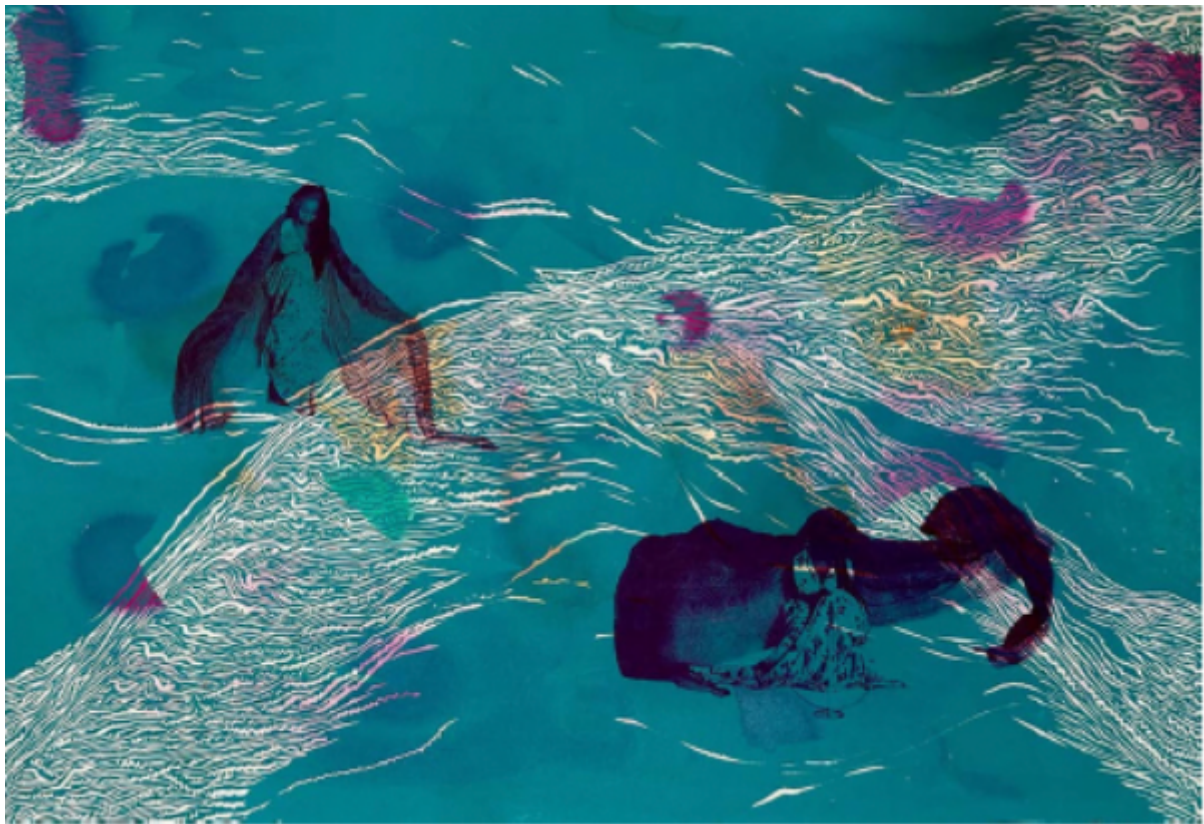

Whispers from the ancestral periphery II

R 50,000.00

Medium	Water Colour, Woodblock, Paper Lithograph, on Archival Paper
Location	Cape Town, South Africa
Height	87.50 cm
Width	118.00 cm
Artist	Mbali Tshabalala
Year	2025