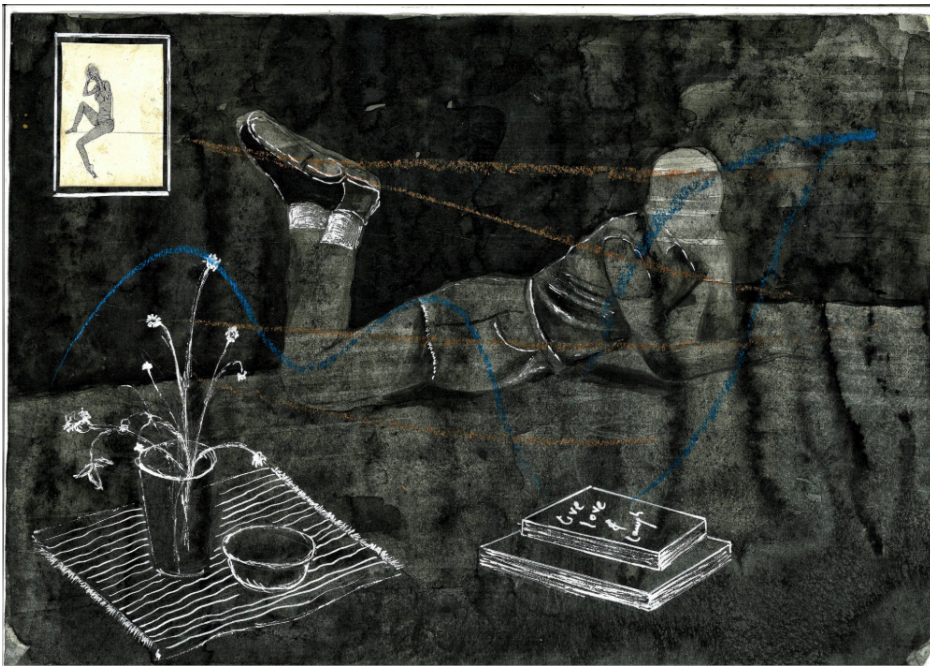

And, such is life

R 8,000.00

Frame	None
Medium	Ink on Fabriano
Location	Cape Town, South Africa
Height	20.60 cm
Width	29.50 cm
Artist	Tusevo Landu
Year	2025