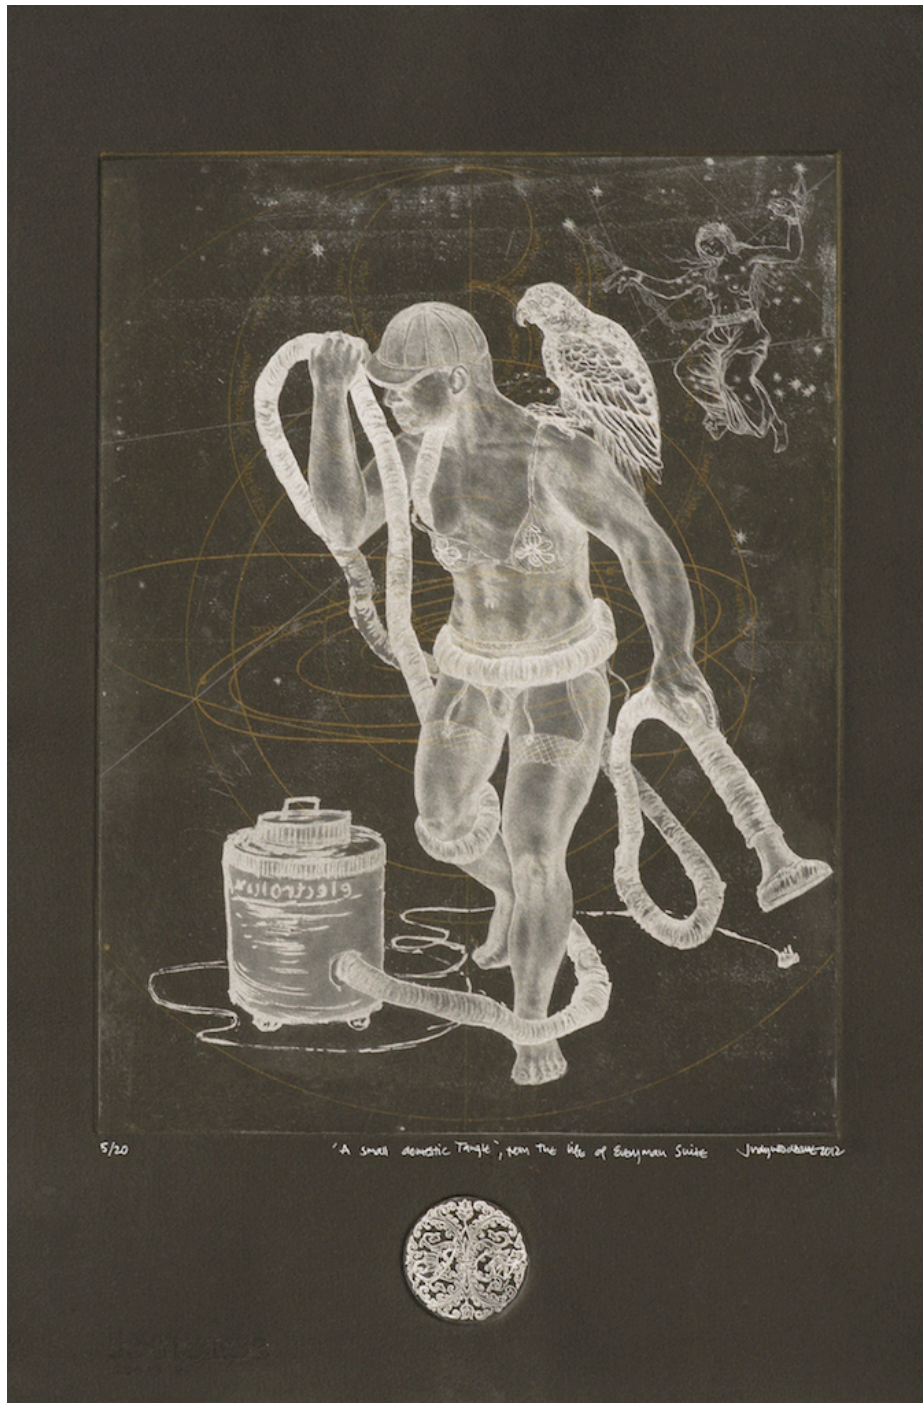

A small domestic Tangle

R 7,826.08

Medium	Etching
Location	Johannesburg, South Africa
Height	86.00 cm
Width	60.00 cm
Artist	Judy Woodborne
Year	2012