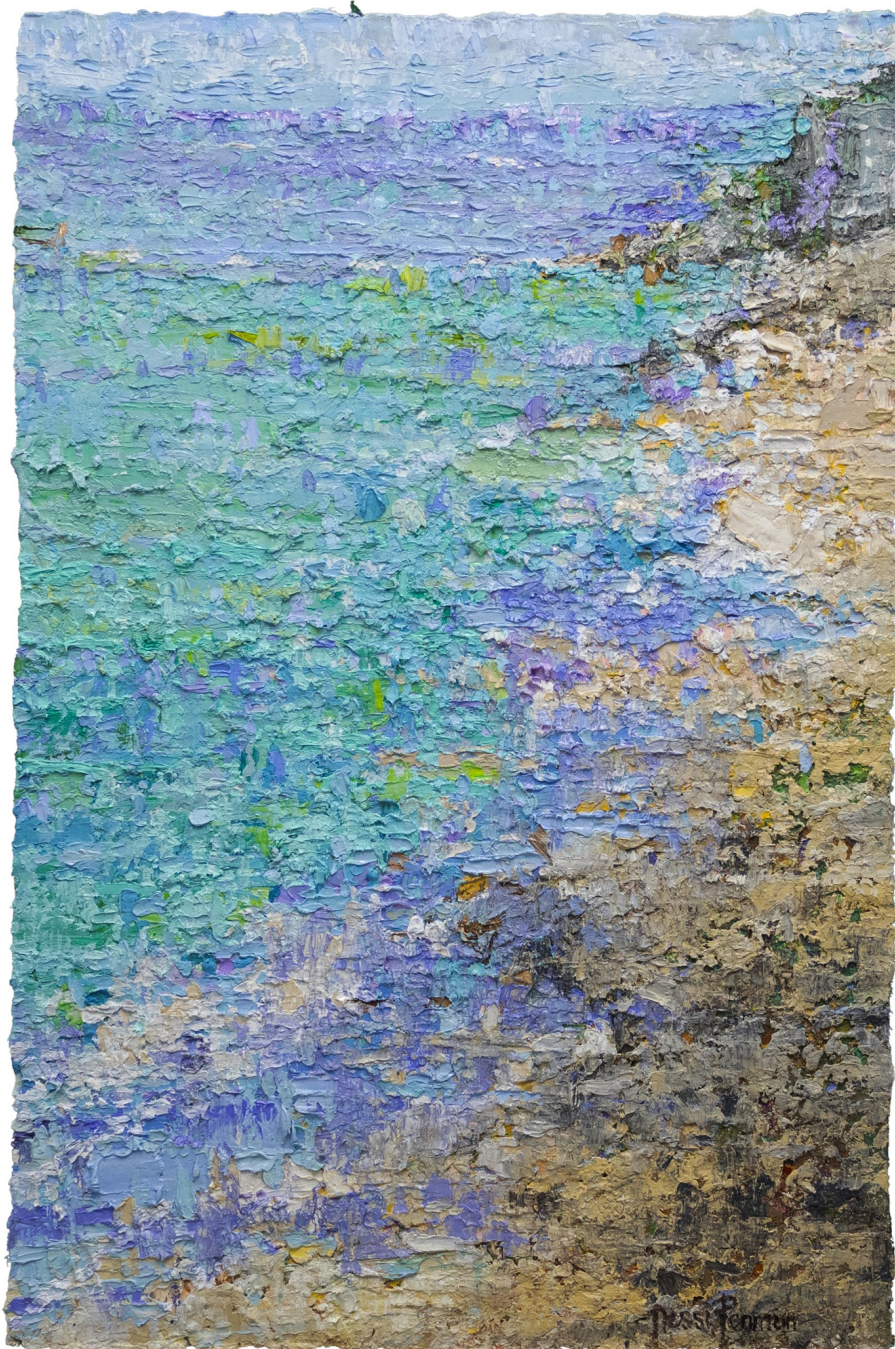

**TERRAFORMA**

**R 70,000.00**

Frame	None
Medium	Oil on canvas
Location	Cape Town, South Africa
Height	88.00 cm
Width	57.00 cm
Artist	Nessi Penman
Year	2026