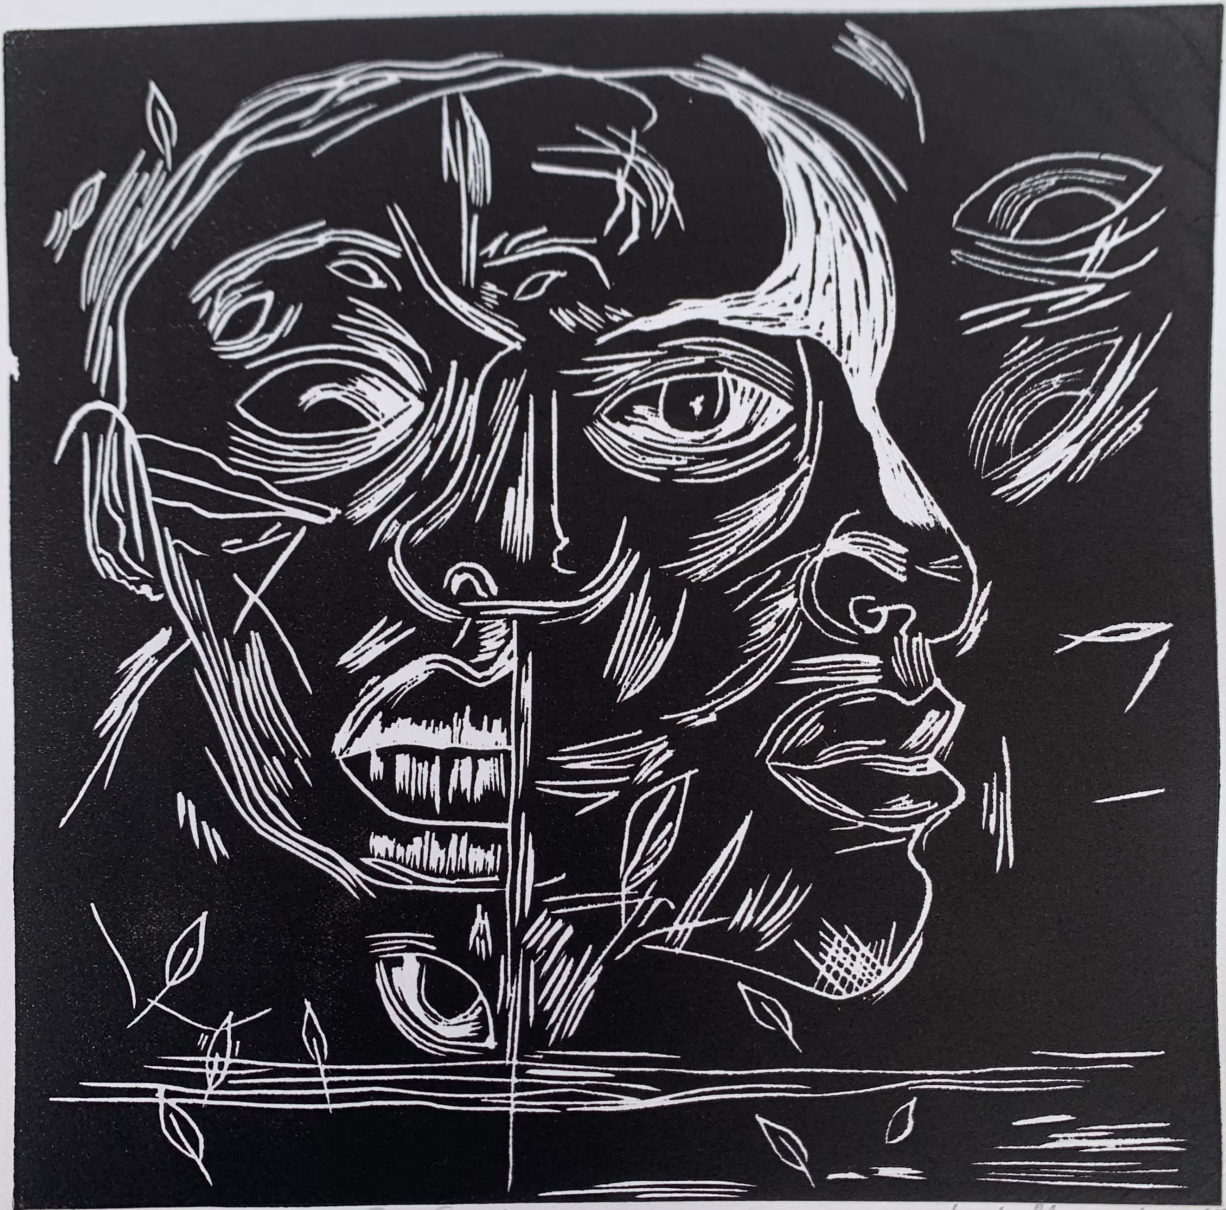

Two Faced Man

R 2,500.00

1/3

Two Faced Man

Lerato Motaung '2026'

Frame	None
Medium	Linocut Print
Location	Johannesburg, South Africa
Height	30.00 cm
Width	28.50 cm
Artwork Height	22
Artwork Width	22
Artist	Lerato Motaung
Year	2026