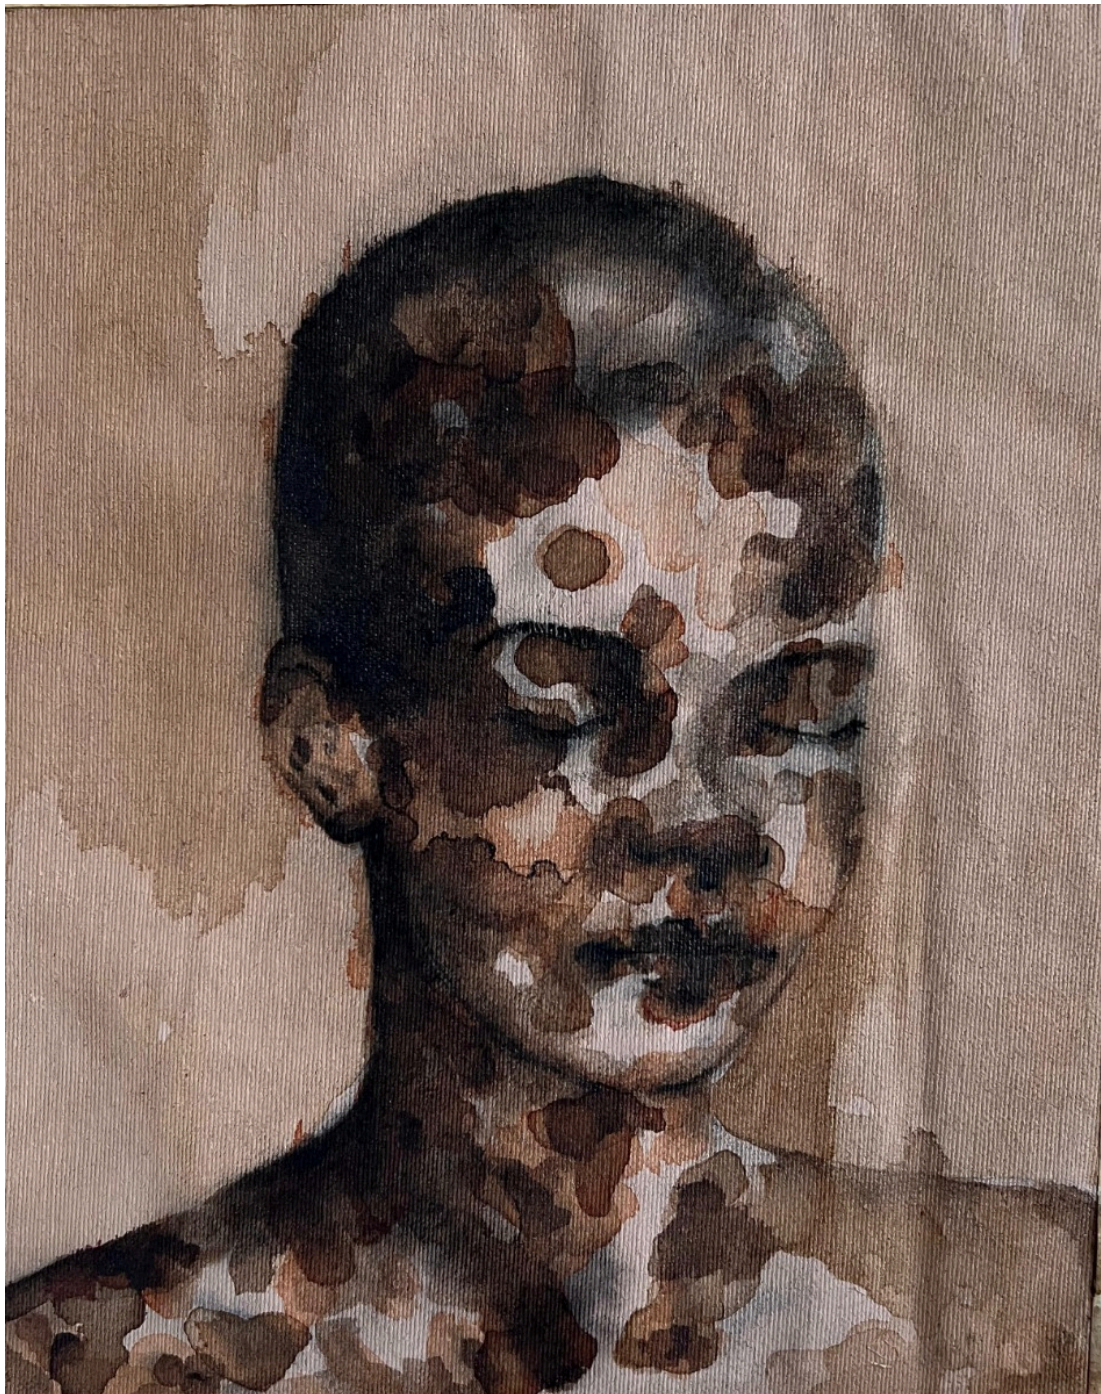

Dark #1

R 24,540.45

Medium	Black Tea, Ink, Charcoal, and Conte on Canvas
Location	Lagos, Nigeria
Height	30.48 cm
Width	35.56 cm
Artist	Laju Sholola
Year	2025