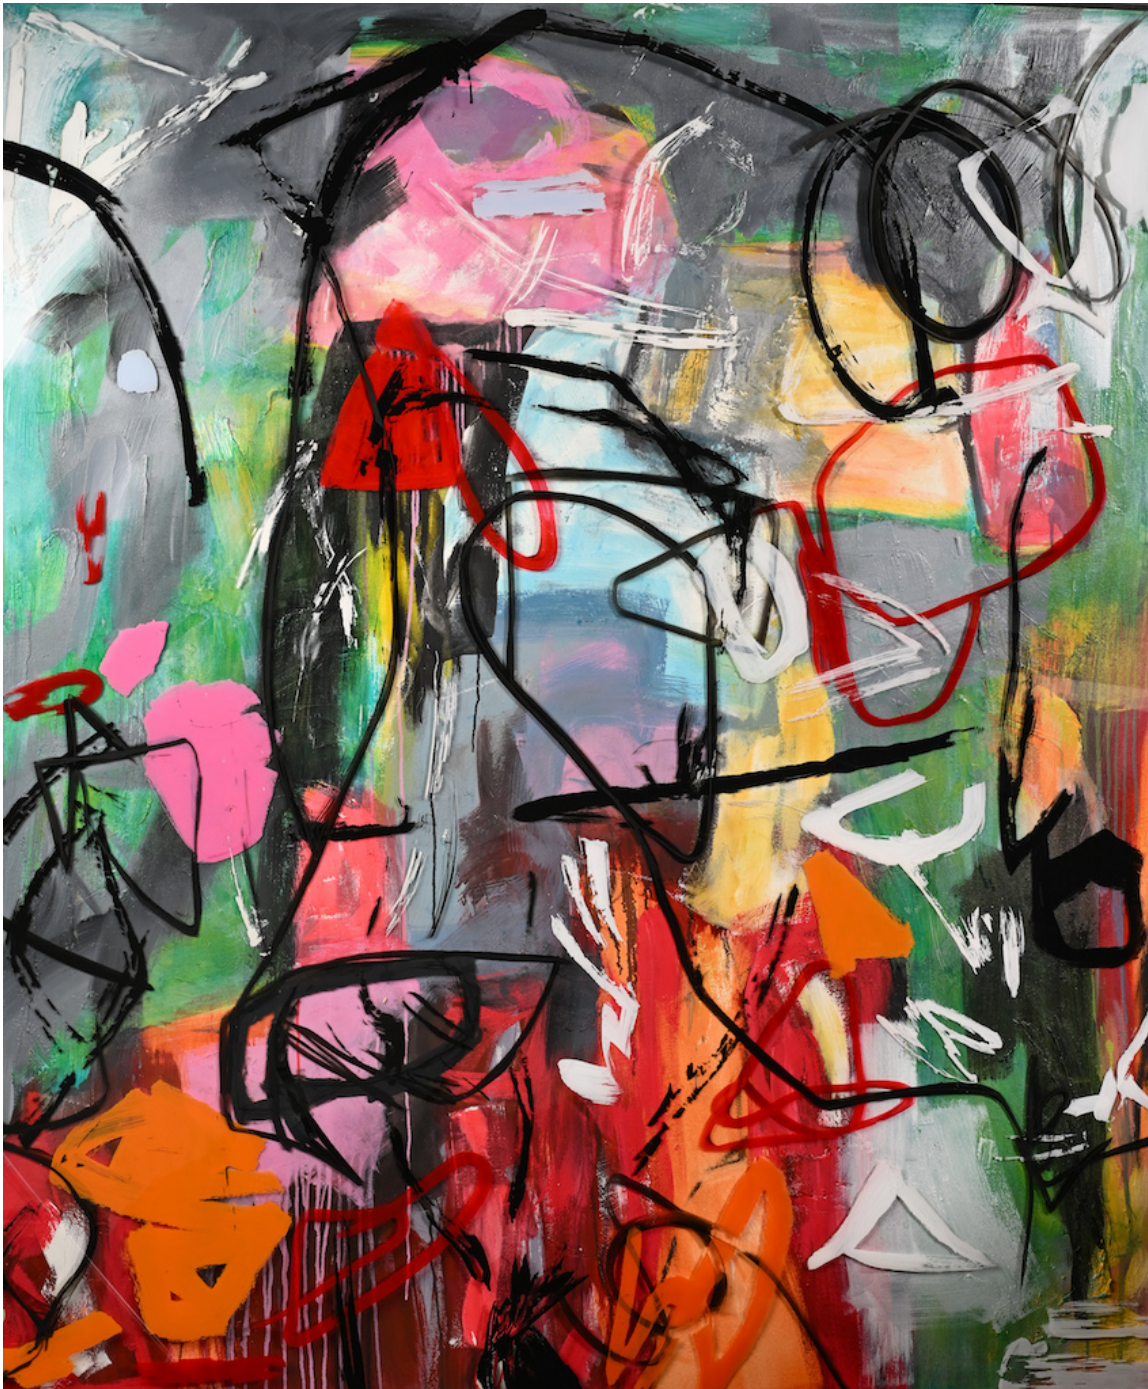

Also a tangled optimist

R 73,913.05

Frame	Stretched canvas and perspex sheet
Medium	Polyfilla glue, acrylic and oil paint
Location	Johannesburg, South Africa
Height	195.00 cm
Width	165.00 cm
Artist	Bevlee Michel
Year	2026