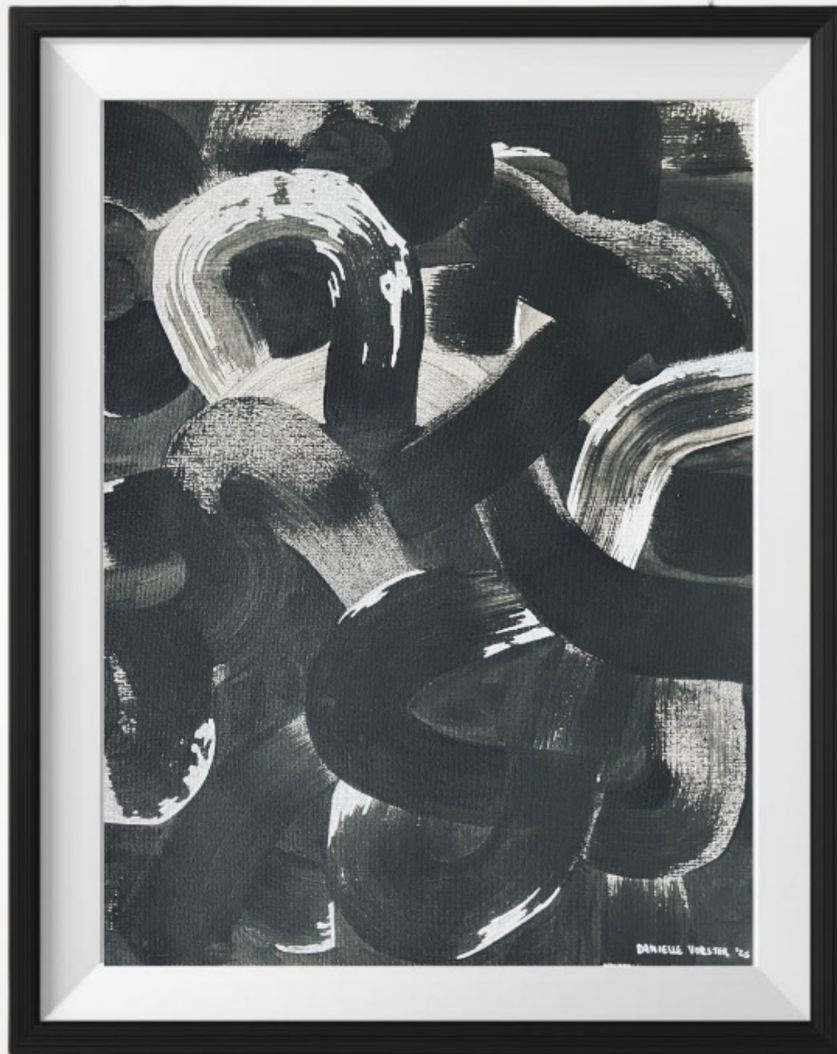

Intention vs Flow

R 8,000.00

Frame	Framed, slim black wooden frame, Standard Glass
Medium	Ink & Acrylic Marker on Paper
Location	Western Cape, South Africa
Height	29.00 cm
Width	42.00 cm
Artist	Danielle Vorster
Year	2025