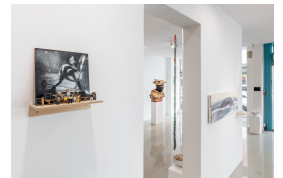

The Concert

R 45,217.39

Frame	None
Medium	Acrylic on wood and birch-plywood
Location	Cape Town, South Africa
Height	35.00 cm
Width	35.00 cm
Artist	Tom Cullberg
Year	2026