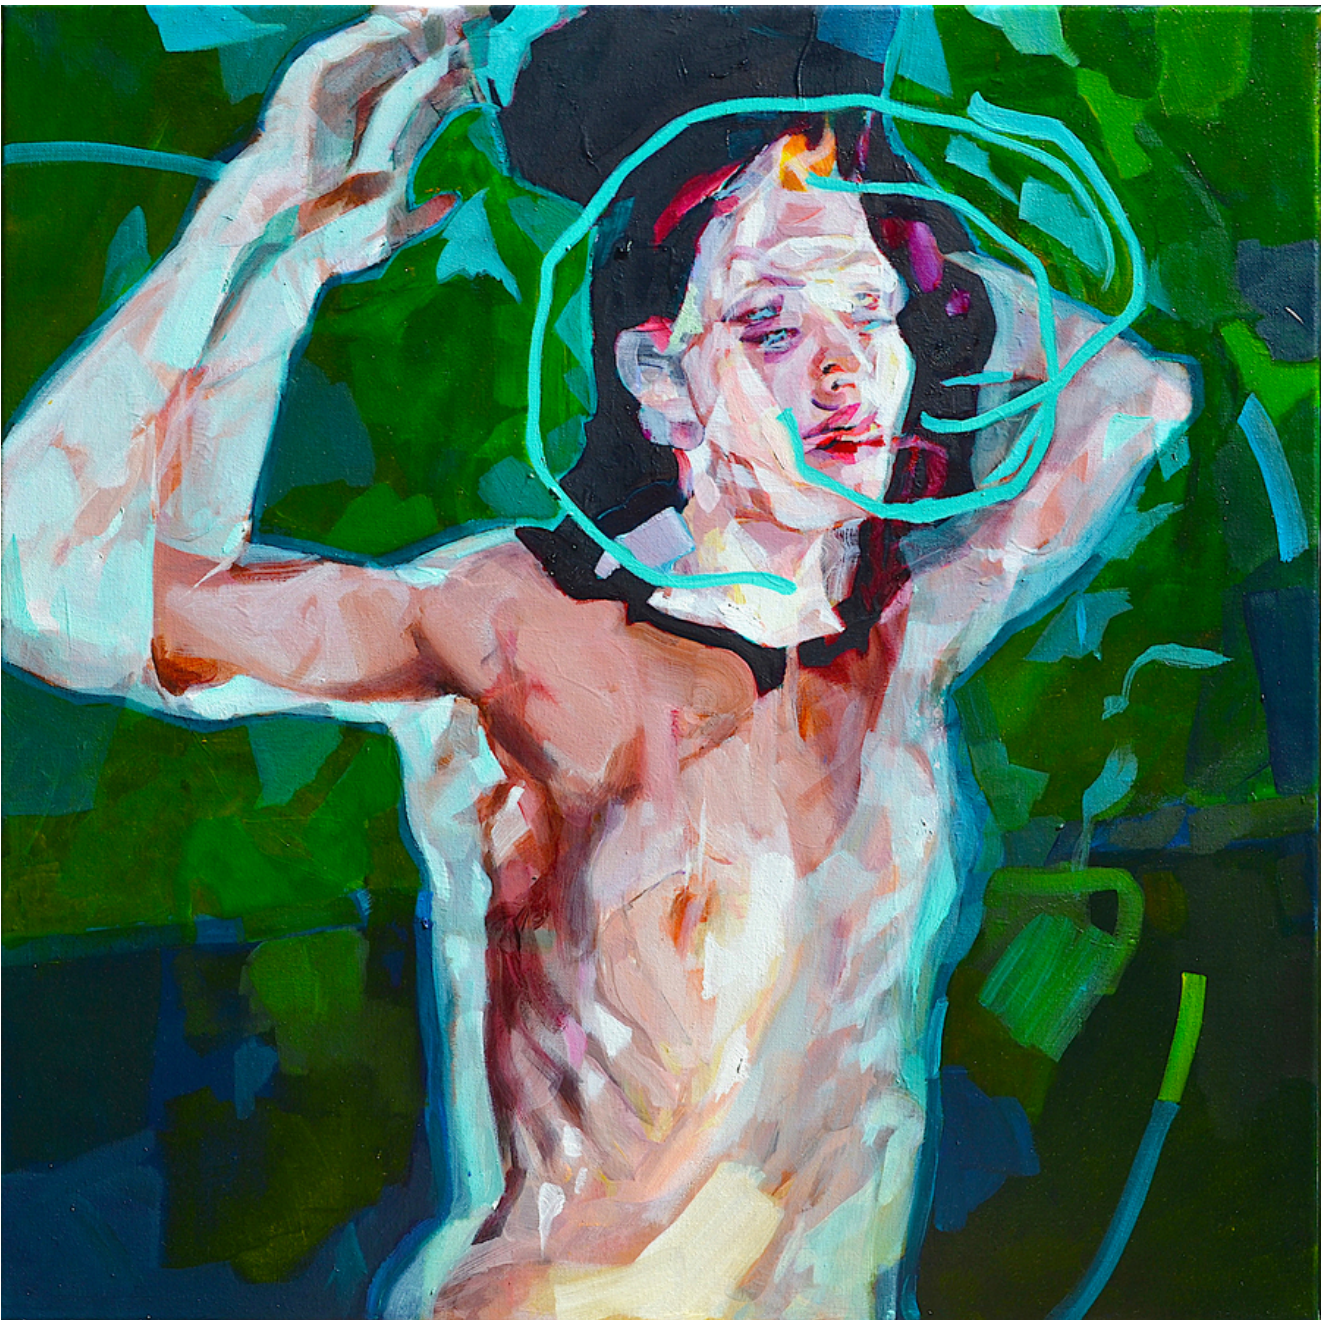

Broken Circles

**R 38,500.00 ex.
vat**

Price excludes VAT.

'Broken Circles' is from a body of work by London-based artist Melinda Matyas examining women's lives and inner processes, the 'self'. Artist Melinda Matyas's interest in psychology and her research for understanding the source that adds meaning to one's life is one of the major influences in her work. Her main focus is the human condition, the internal world one experiences amidst the expectations of society. In her creative process color and texture are equally important, as well as the deconstruction of forms which allows her to find an equilibrium between figuration and abstraction. Though she considers herself a figurative painter, the dynamism she creates through breaking up the forms often make her work look abstract from a close view.

Frame	None
Medium	Oil on canvas
Height	60.00 cm
Width	60.00 cm
Artist	Melinda Matyas
Year	2020