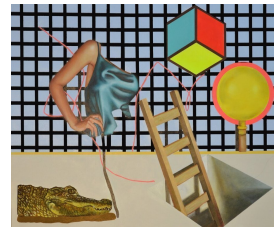

Impulse Node

**R 12,000.00 ex.
vat**

Medium	Acrylic on Board
Height	49.00 cm
Width	59.00 cm
Artist	Sulette van der Merwe
Year	2020