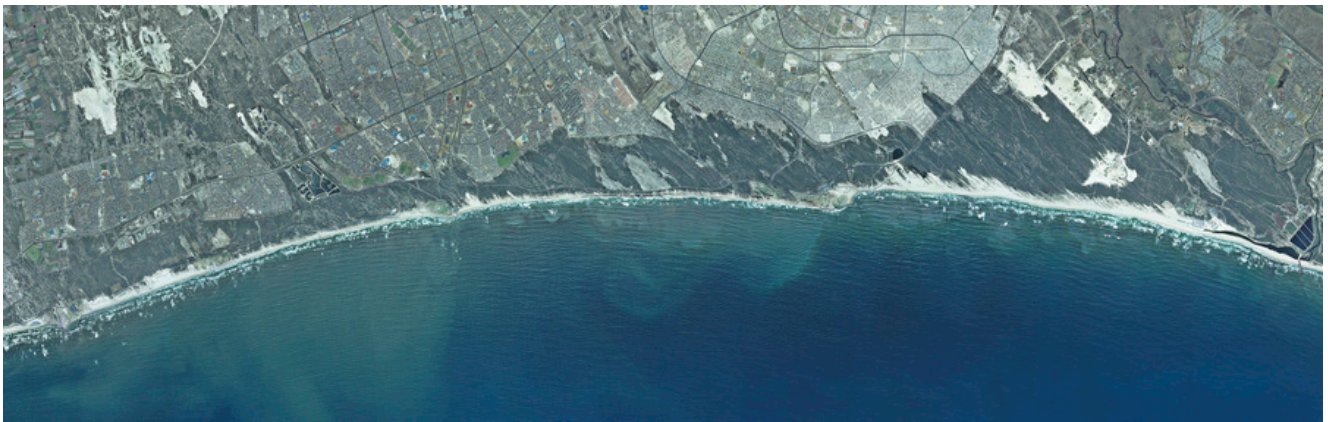

## False Bay #1

**R 110,000.00 ex.  
vat**

From the series *Separate Amenities*. This aerial view depicts the former separate amenities of Strandfontein Pavilion, Mhandi Resort, Monwabisi Resort and Macassar Resort. This stretch of coast, notorious for dangerous swimming conditions, was divided into sections for 'black' and 'coloured' recreation during apartheid.

Edition Size	10
Medium	Photograph
Height	80.00 cm
Width	235.00 cm
Artist	Vincent Bezuidenhout