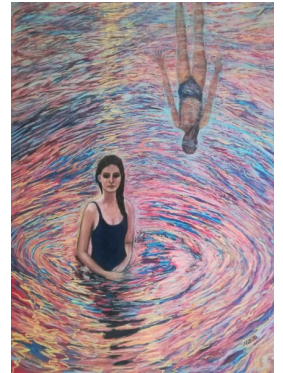

'Asmita'

Call for Price

My paintings are poems. They are the place where I process emotions.

| | |
|--------|---|
| Frame | Double mount, Gold-hued frame, under glass |
| Medium | Soft Pastel on 300gsm acid free Colourfix paper |
| Height | 80.00 cm |
| Width | 60.00 cm |
| Artist | Natalie van Wyk |
| Year | 2018 |