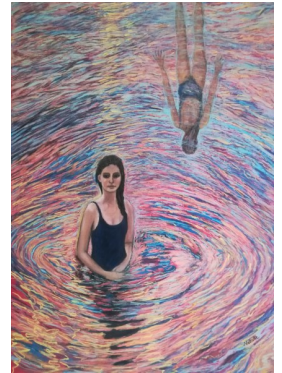

'Asmita'

Call for Price

My paintings are poems. They are the place where I process emotions.

Frame	Double mount, Gold-hued frame, under glass
Medium	Soft Pastel on 300gsm acid free Colourfix paper
Height	80.00 cm
Width	60.00 cm
Artist	Natalie van Wyk
Year	2018