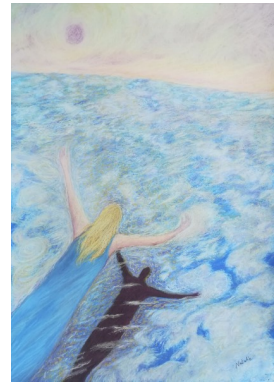

**'Peter Pan'**

**Call for Price**

My paintings are poems. They are the place where I process emotions.

Frame	Double mount, Gold-hued frame, under glass
Medium	Soft Pastel on 300gsm acid free Colourfix paper
Height	80.00 cm
Width	60.00 cm
Artist	Natalie van Wyk
Year	2018