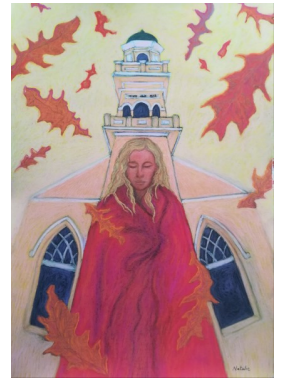

**'Autumn Leaves'**

**Call for Price**

My paintings are poems. They are the place where I process emotion.

Frame	Double-mounted, Gold-hued frame, Under glass
Medium	Soft Pastel on 300gsm acid free Colourfix paper
Height	80.00 cm
Width	60.00 cm
Artist	Natalie van Wyk
Year	2021