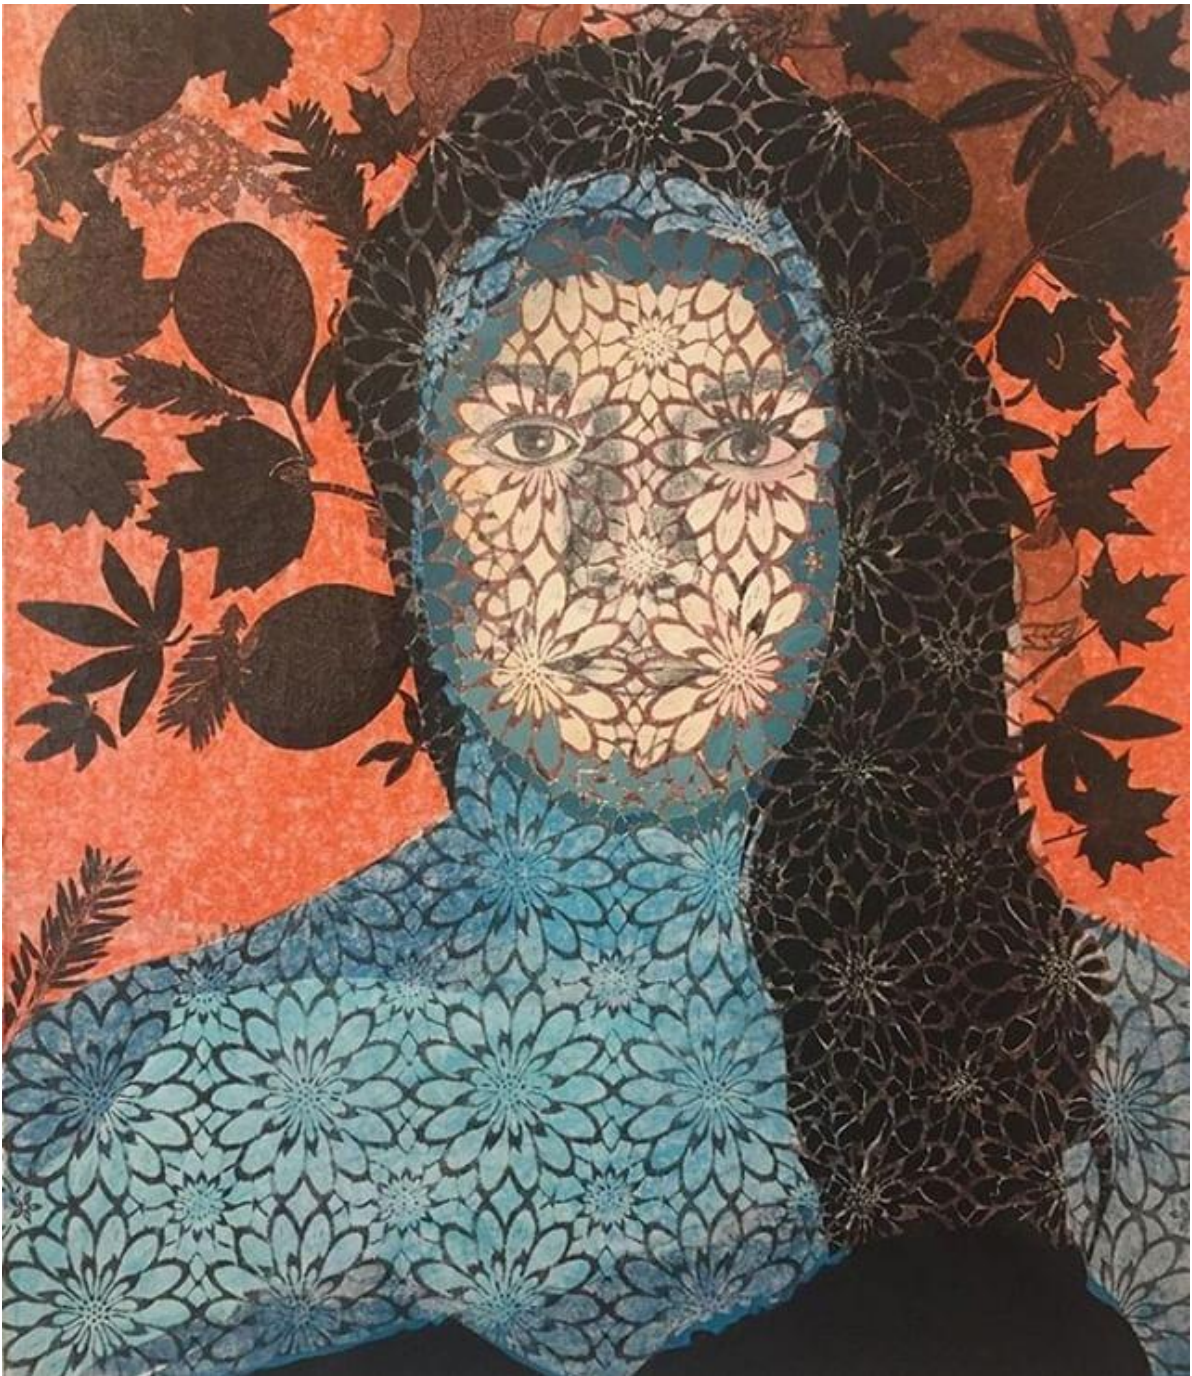

Metamorphose 2

Call for Price

Frame	None
Medium	mixed media on canvas
Height	50.00 cm
Width	43.00 cm
Artist	Rahma Naili
Year	2019