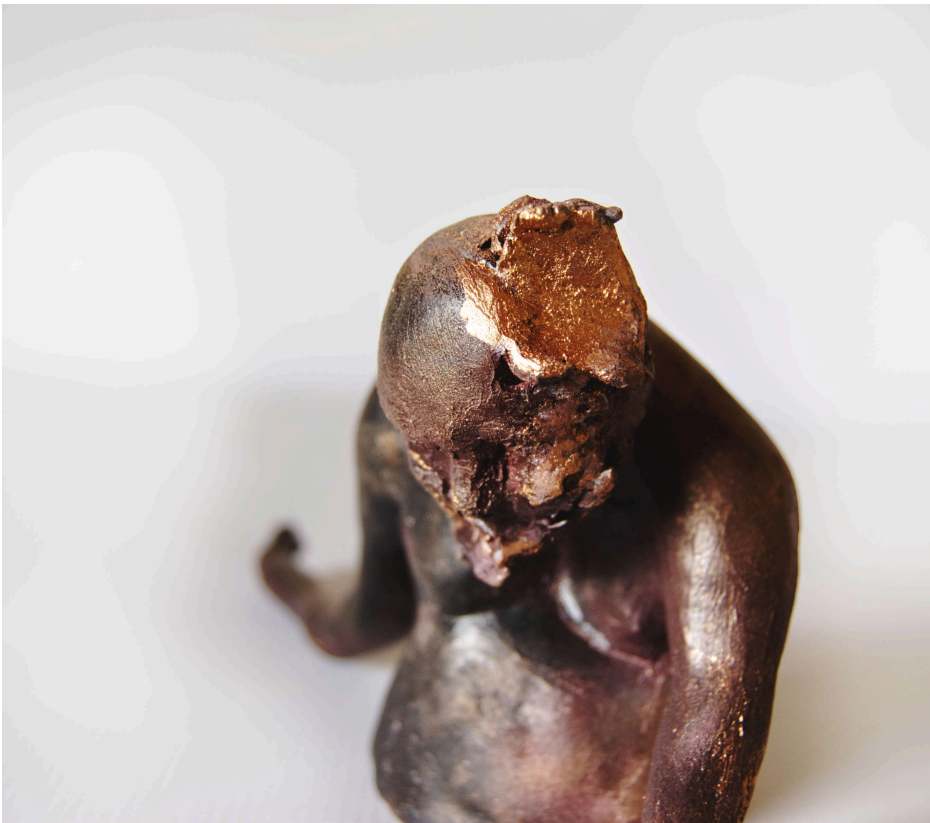

Satire III

R 1,900.00 ex. vat

The political series titled Satire comprises of a body of work created in clay which stresses the fragility of our times. The work embodies impressions within our society of how the individual is affected by the politicians agenda in a ricochet cascade of cause and effect. The series comments on how the South African government is failing the people thanks to corruption, greed and destruction.

Frame	None
Medium	Hand-painted fired clay
Height	10.00 cm
Width	14.50 cm
Artist	Jessica Michelle Le Roux
Year	2022